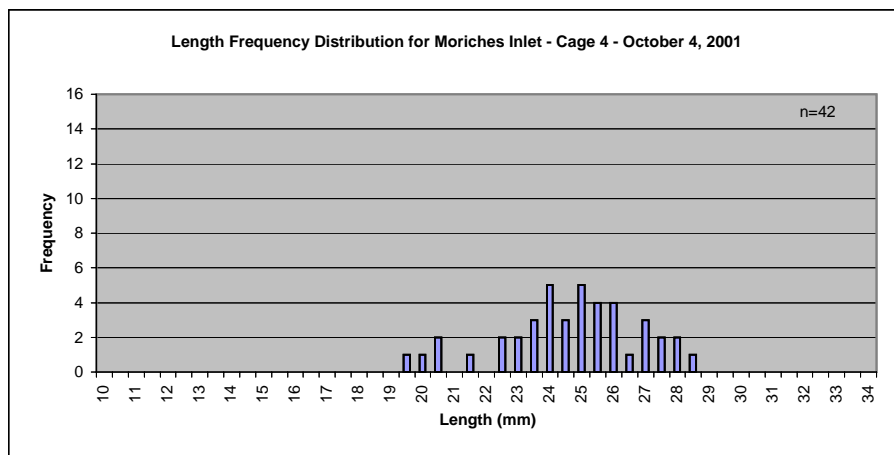

**Appendix B2. Length Frequency Distribution for all cages at the Moriches Inlet Site on June 15, 2001 and October 4, 2001.**

**Appendix B2. Length Frequency Distribution for all cages at the Moriches Inlet Site on June 15, 2001 and October 4, 2001.**