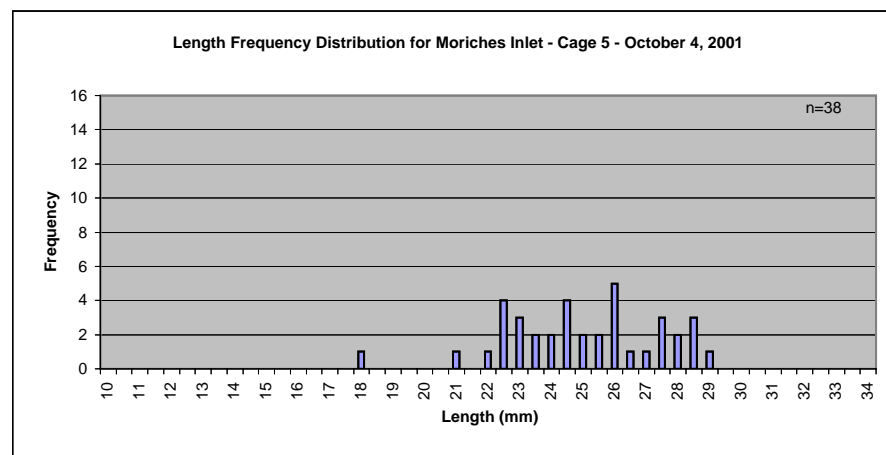

**Appendix B2. Length Frequency Distribution for all cages at the Moriches Inlet Site on June 15, 2001 and October 4, 2001.**

**Appendix B2. Length Frequency Distribution for all cages at the Moriches Inlet Site on June 15, 2001 and October 4, 2001.**