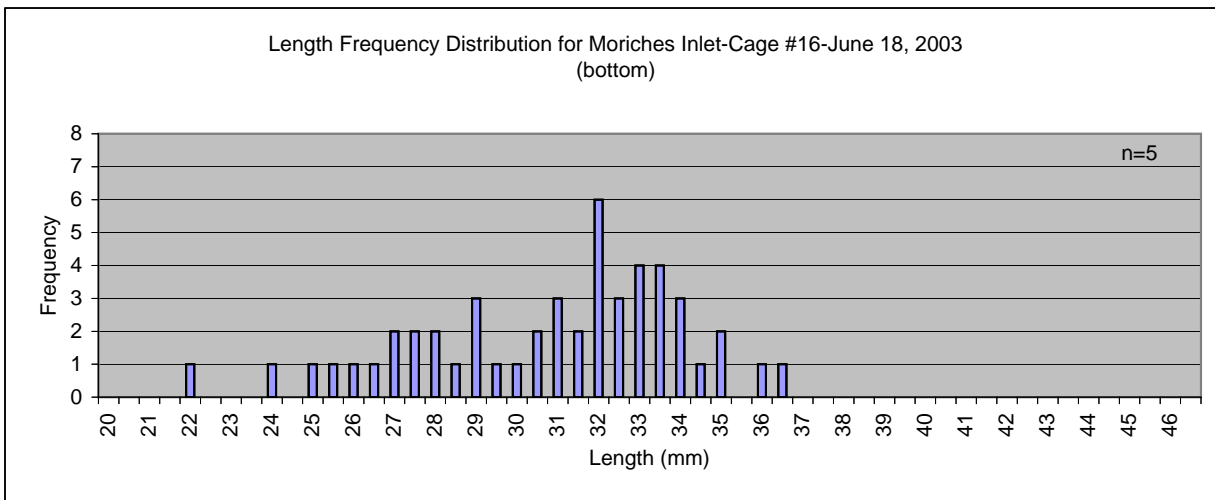

**Appendix C2b- Length Frequency Distribution of all (bottom) cages for Moriches Inlet Site on June 18, 2003 and October 20, 2003.**

**Appendix C2b- Length Frequency Distribution of all (bottom) cages for Moriches Inlet Site on June 18, 2003 and October 20, 2003.**