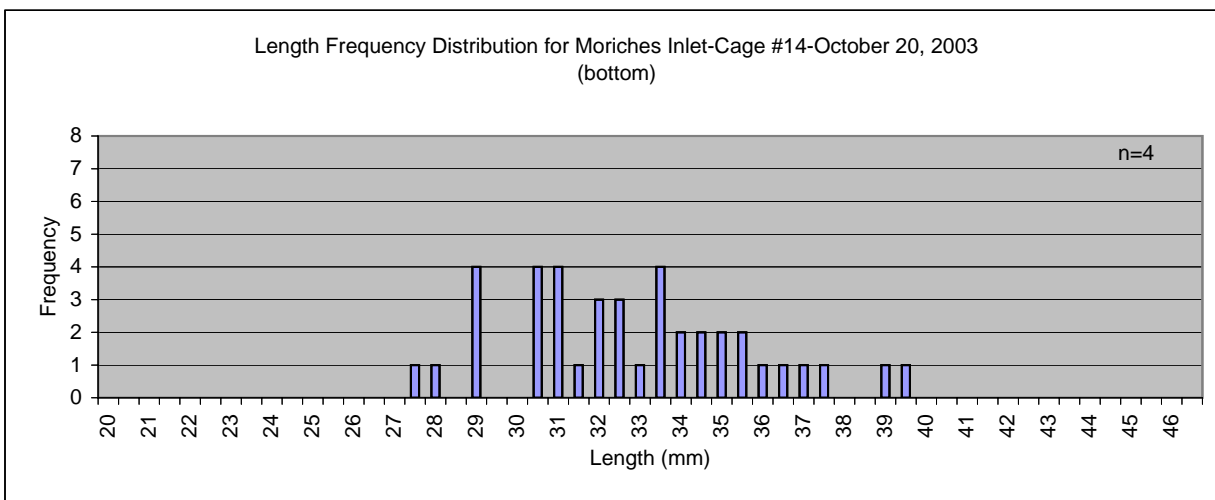

**Appendix C2b- Length Frequency Distribution of all (bottom) cages for Moriches Inlet Site on June 18, 2003 and October 20, 2003.**

**Appendix C2b- Length Frequency Distribution of all (bottom) cages for Moriches Inlet Site on June 18, 2003 and October 20, 2003.**