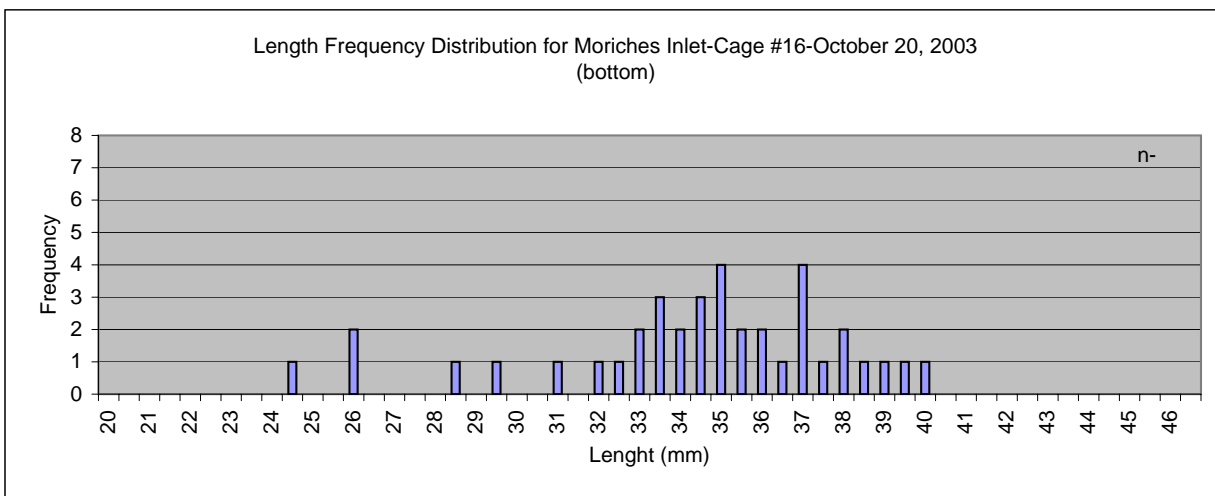

**Appendix C2b- Length Frequency Distribution of all (bottom) cages for Moriches Inlet Site on June 18, 2003 and October 20, 2003.**

**Appendix C2b- Length Frequency Distribution of all (bottom) cages for Moriches Inlet Site on June 18, 2003 and October 20, 2003.**

**Appendix C2b- Length Frequency Distribution of all (bottom) cages for Moriches Inlet Site on June 18, 2003 and October 20, 2003.**