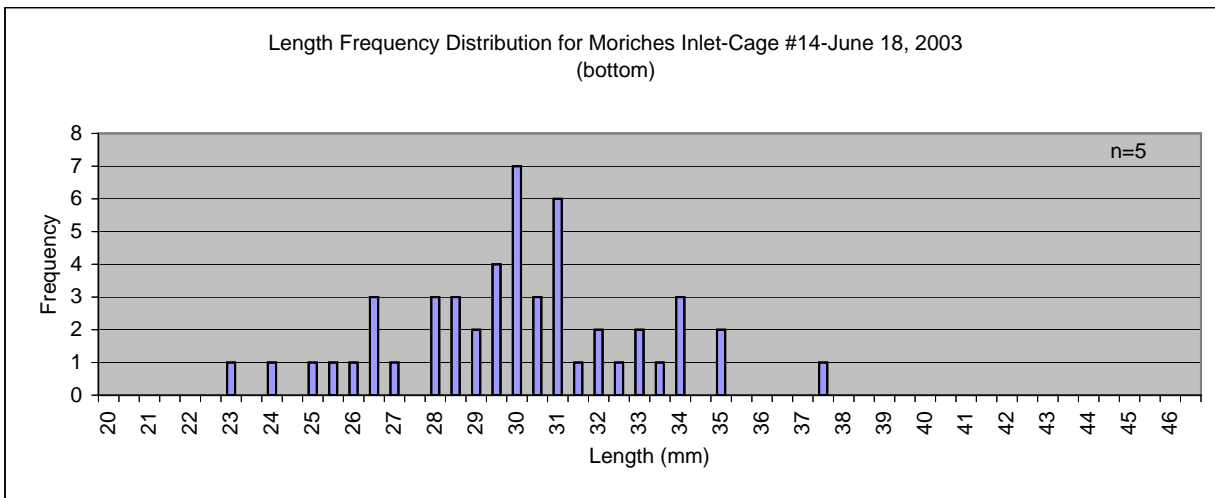

**Appendix C2b- Length Frequency Distribution of all (bottom) cages for Moriches Inlet Site on June 18, 2003 and October 20, 2003.**

**Appendix C2b- Length Frequency Distribution of all (bottom) cages for Moriches Inlet Site on June 18, 2003 and October 20, 2003.**