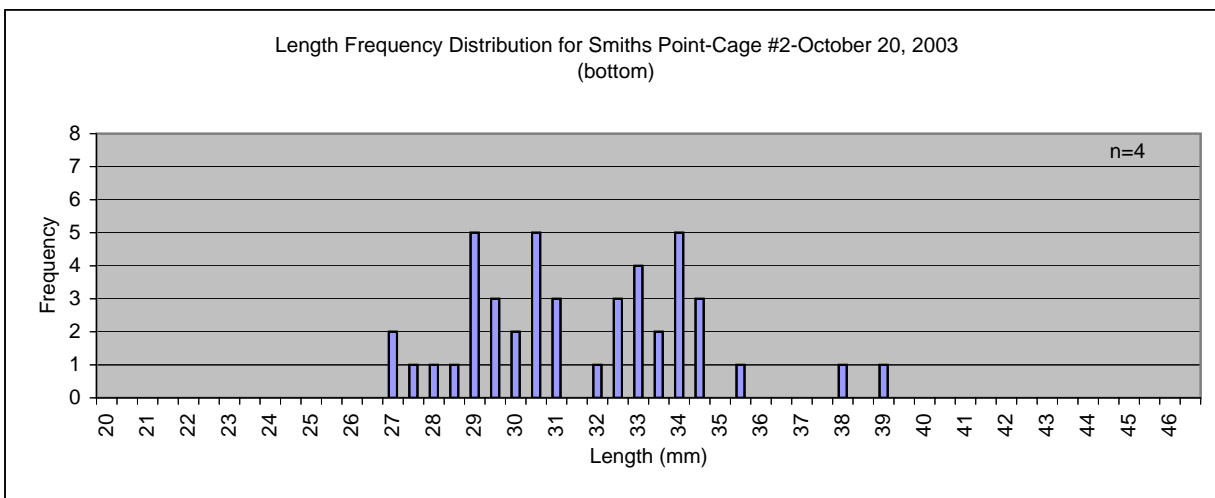

**Appendix C3b - Length Frequency Distribution for all (bottom) cages at Smiths Point Site for June 18, 2003 and October 20, 2003.**

**Appendix C3b - Length Frequency Distribution for all (bottom) cages at Smiths Point Site for June 18, 2003 and October 20, 2003.**

**Appendix C3b - Length Frequency Distribution for all (bottom) cages at Smiths Point Site for June 18, 2003 and October 20, 2003.**