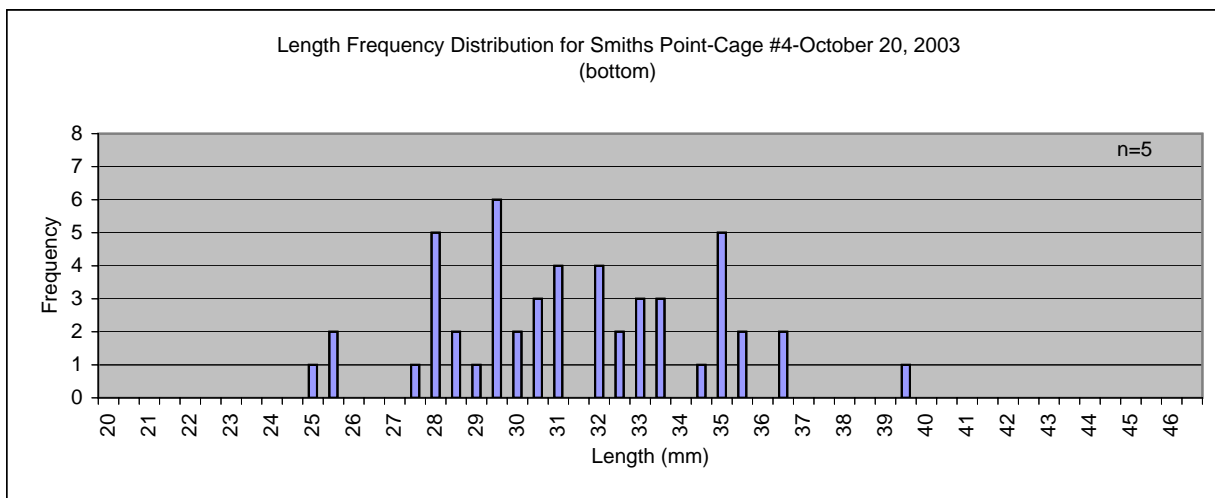

**Appendix C3b - Length Frequency Distribution for all (bottom) cages at Smiths Point Site for June 18, 2003 and October 20, 2003.**

**Appendix C3b - Length Frequency Distribution for all (bottom) cages at Smiths Point Site for June 18, 2003 and October 20, 2003.**

**Appendix C3b - Length Frequency Distribution for all (bottom) cages at Smiths Point Site for June 18, 2003 and October 20, 2003.**