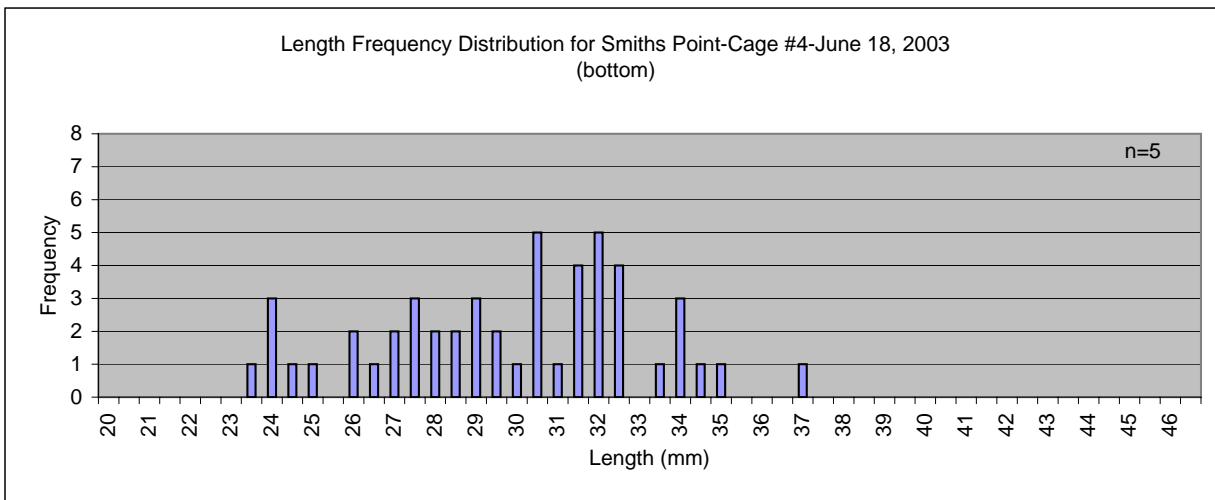

**Appendix C3b - Length Frequency Distribution for all (bottom) cages at Smiths Point Site for June 18, 2003 and October 20, 2003.**

**Appendix C3b - Length Frequency Distribution for all (bottom) cages at Smiths Point Site for June 18, 2003 and October 20, 2003.**

**Appendix C3b - Length Frequency Distribution for all (bottom) cages at Smiths Point Site for June 18, 2003 and October 20, 2003.**