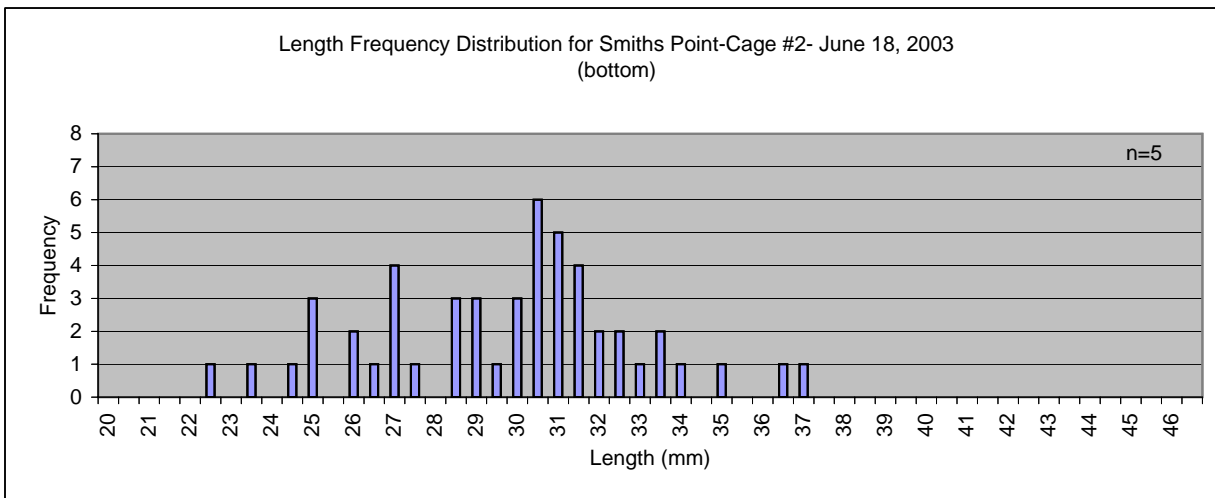

**Appendix C3b - Length Frequency Distribution for all (bottom) cages at Smiths Point Site for June 18, 2003 and October 20, 2003.**

**Appendix C3b - Length Frequency Distribution for all (bottom) cages at Smiths Point Site for June 18, 2003 and October 20, 2003.**

**Appendix C3b - Length Frequency Distribution for all (bottom) cages at Smiths Point Site for June 18, 2003 and October 20, 2003.**