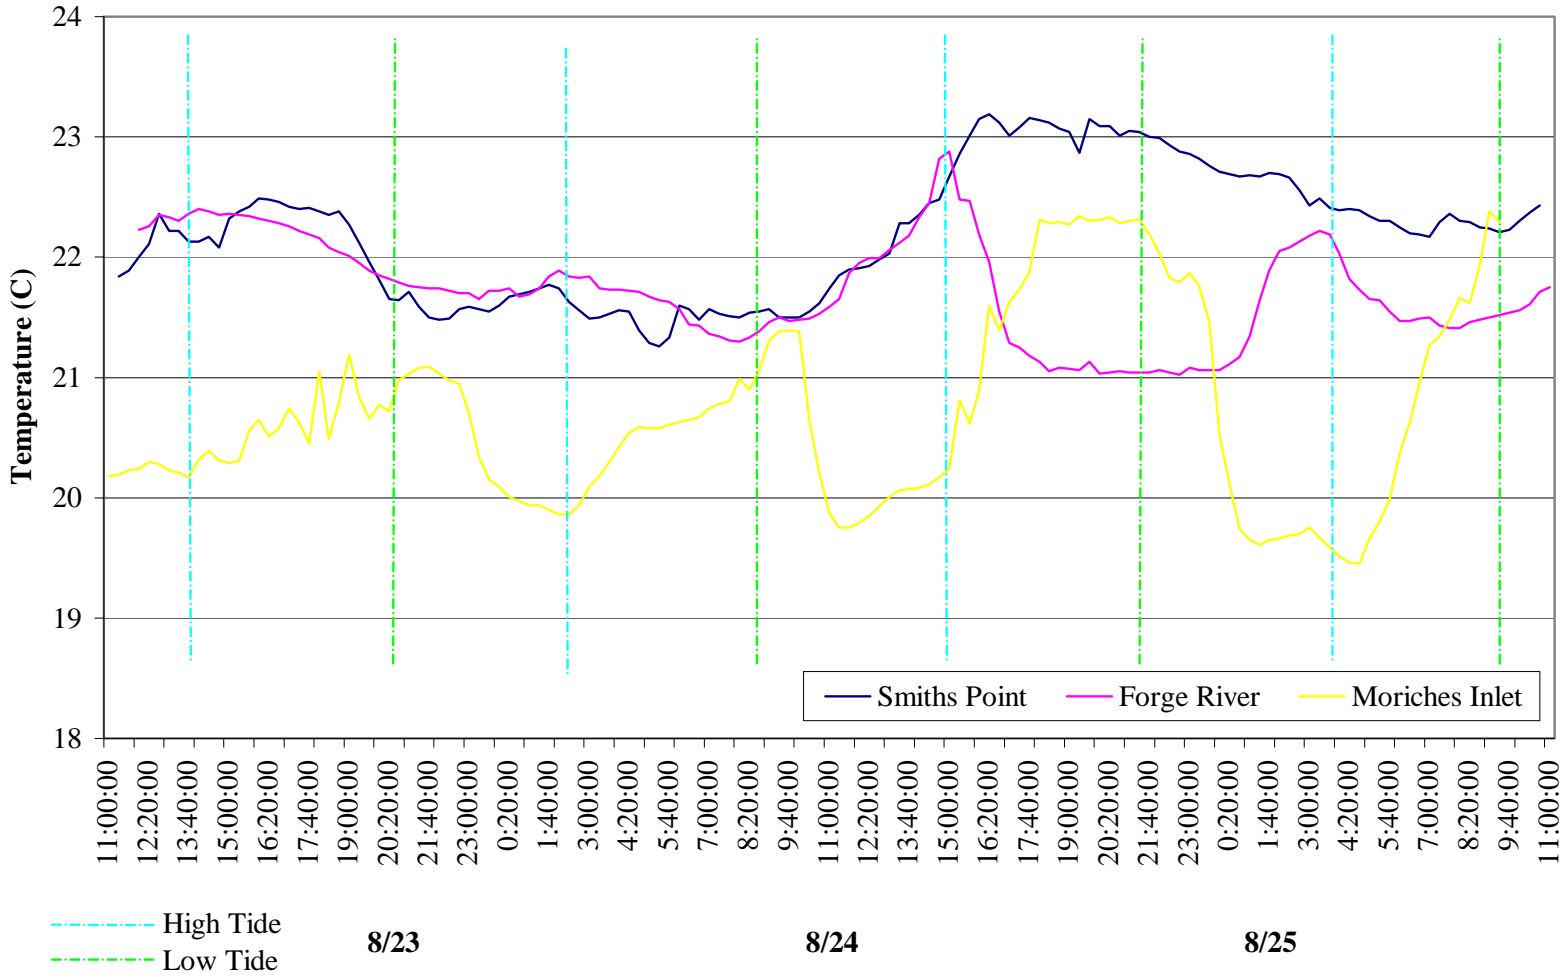

Temperature Comparison of Sites for June 30, 2000

Salinity Comparison of Sites for June 30, 2000

Temperature Comparison of Sites for July 14, 2000

Salinity Comparision of Sites for July 14, 2000

Temperature Comparison of Sites for August 2, 2000

Salinity Comparison of Sites for August 2, 2000

Temperature Comparison of Sites for August 9, 2000

Salinity Comparison of Sites for August 9, 2000

Temperature Comparison of Site for August 23, 2000

Salinity Comparison of Sites for August 23, 2000

Temperature Comparison of Sites for September 13, 2000

Salinity Comparison of Sites for September 13, 2000

Temperature Comparison of Sites for September 28, 2000

Salinity Comparison of Sites for September 28, 2000

Temperature Comparison of Sites for October 9, 2000

Salinity Comparison of Sites for October 9, 2000