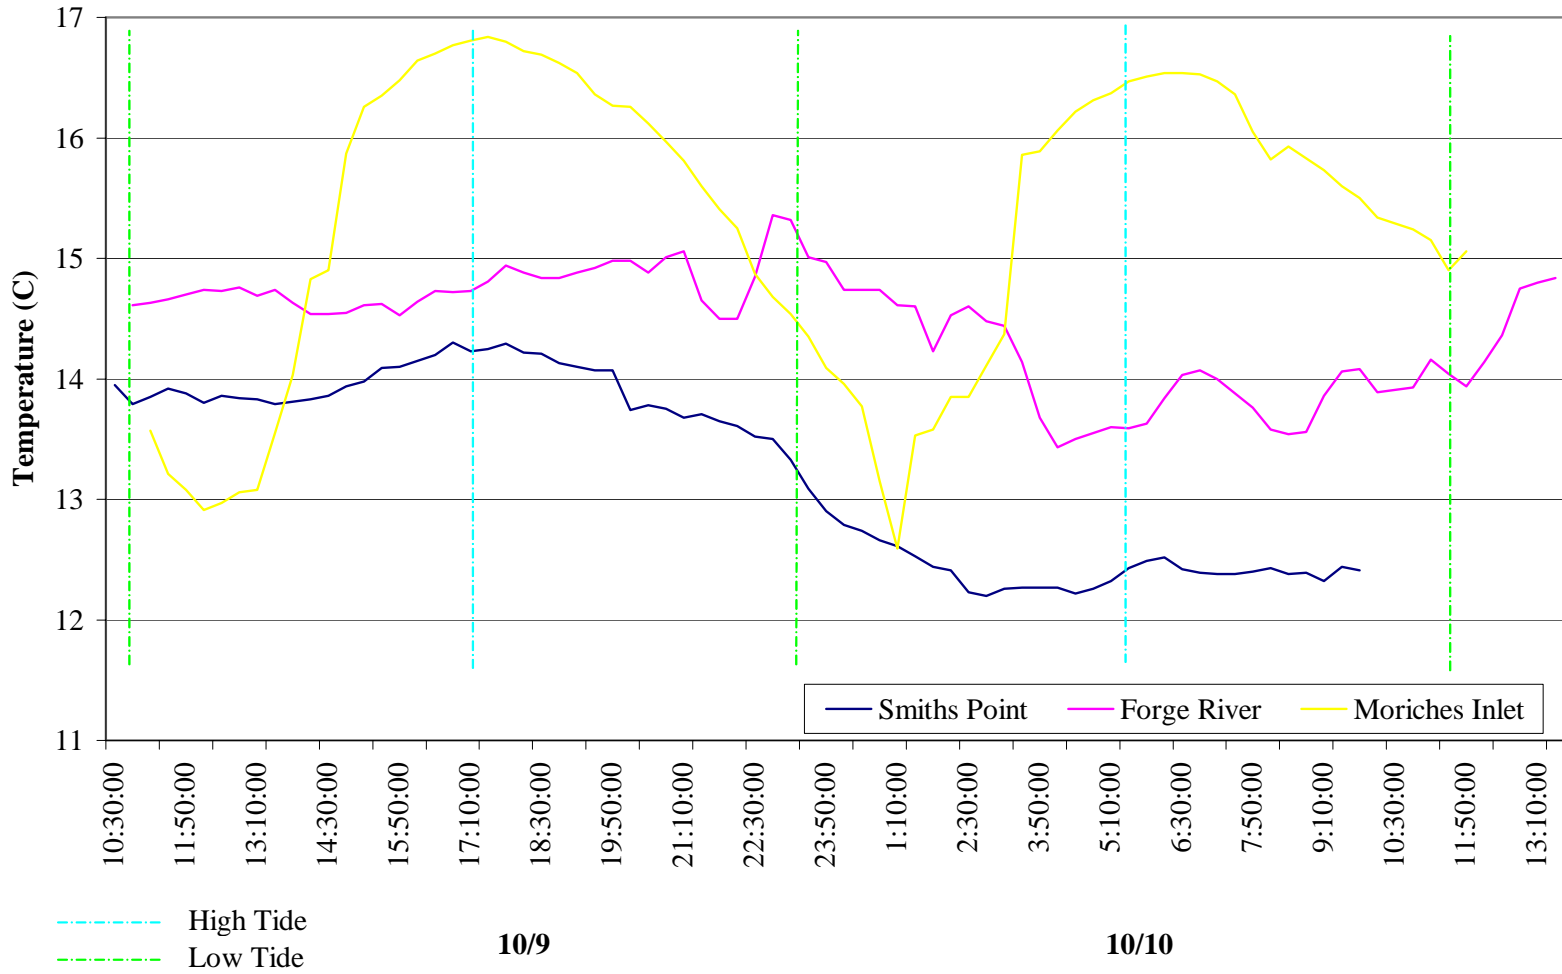

Temperature Comparison of Sites for June 30, 2000

Salinity Comparison of Sites for June 30, 2000

Temperature Comparison of Sites for July 14, 2000

Salinity Comparision of Sites for July 14, 2000

Temperature Comparison of Sites for August 2, 2000

Salinity Comparison of Sites for August 2, 2000

Temperature Comparison of Sites for August 9, 2000

Salinity Comparison of Sites for August 9, 2000

Temperature Comparison of Site for August 23, 2000

Salinity Comparison of Sites for August 23, 2000

Temperature Comparison of Sites for September 13, 2000

Salinity Comparison of Sites for September 13, 2000

Temperature Comparison of Sites for September 28, 2000

Salinity Comparison of Sites for September 28, 2000

Temperature Comparison of Sites for October 9, 2000

Salinity Comparison of Sites for October 9, 2000