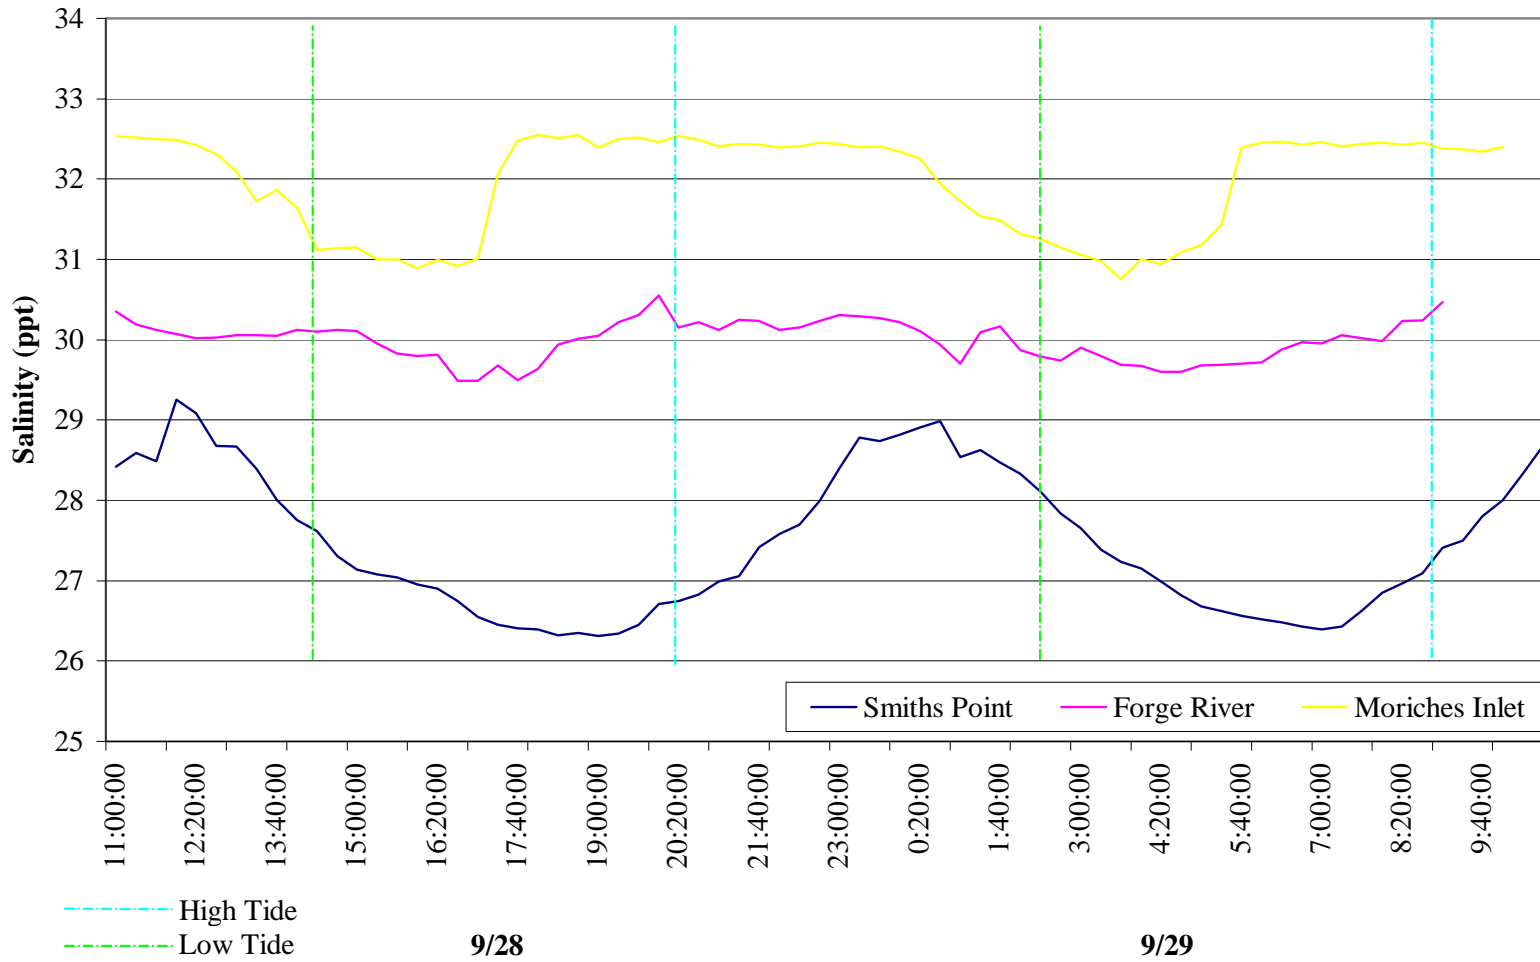

Temperature Comparison of Sites for June 30, 2000

Salinity Comparison of Sites for June 30, 2000

Temperature Comparison of Sites for July 14, 2000

Salinity Comparision of Sites for July 14, 2000

Temperature Comparison of Sites for August 2, 2000

Salinity Comparison of Sites for August 2, 2000

Temperature Comparison of Sites for August 9, 2000

Salinity Comparison of Sites for August 9, 2000

Temperature Comparison of Site for August 23, 2000

Salinity Comparison of Sites for August 23, 2000

Temperature Comparison of Sites for September 13, 2000

Salinity Comparison of Sites for September 13, 2000

Temperature Comparison of Sites for September 28, 2000

Salinity Comparison of Sites for September 28, 2000

Temperature Comparison of Sites for October 9, 2000

Salinity Comparison of Sites for October 9, 2000