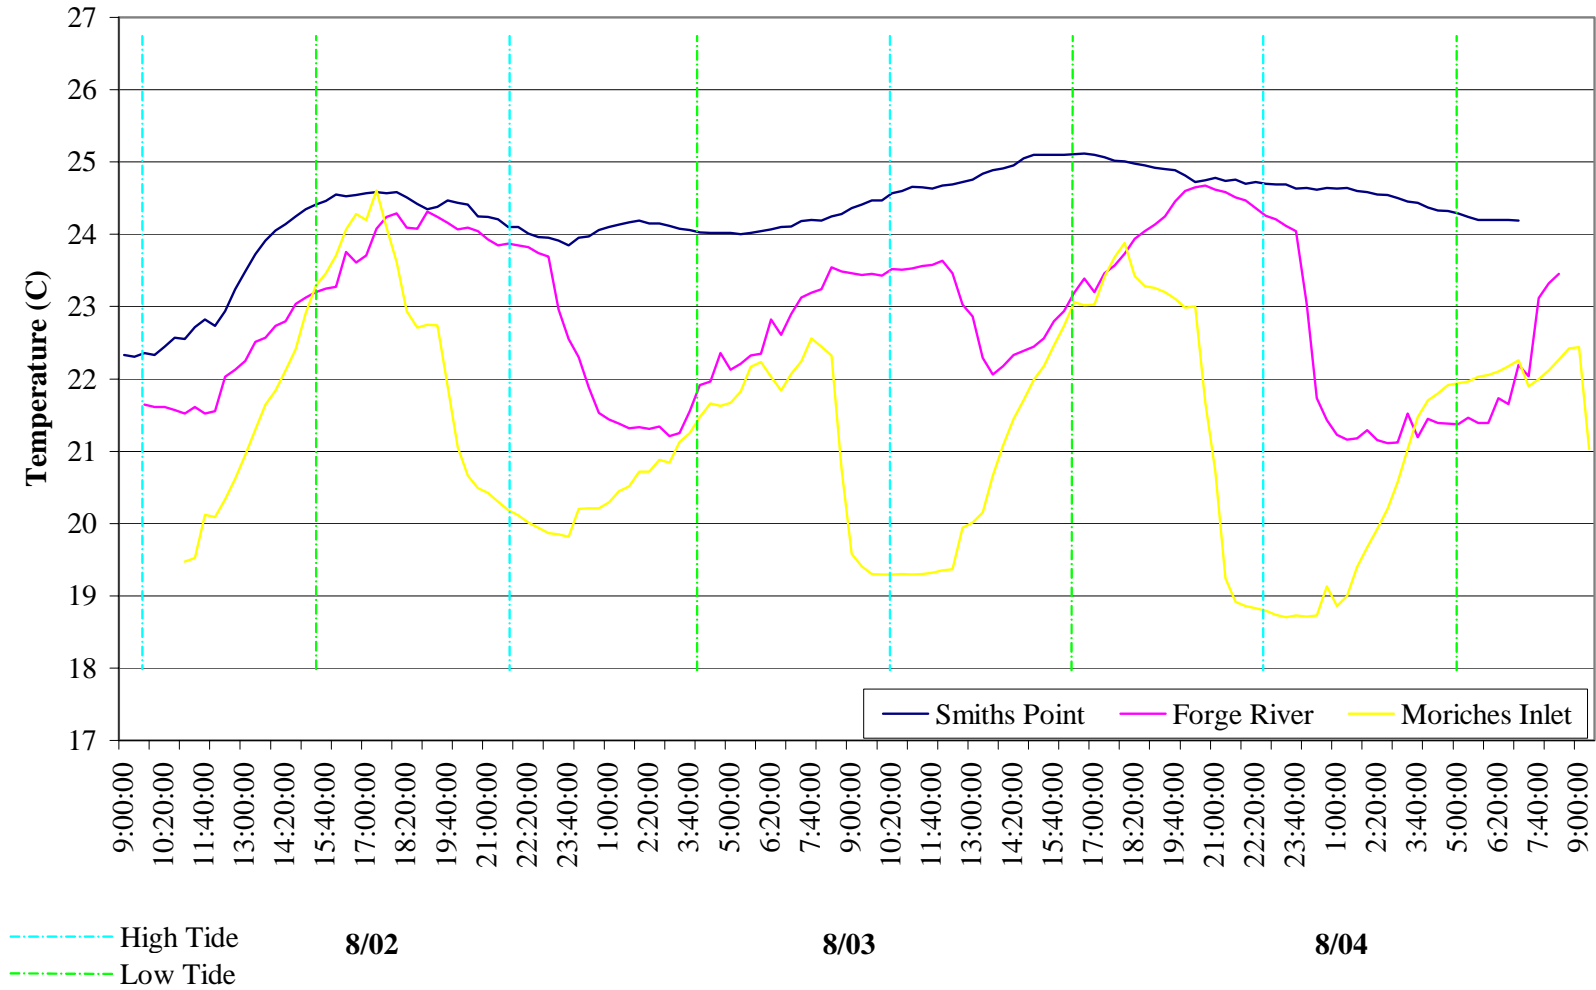

Temperature Comparison of Sites for June 30, 2000

Salinity Comparison of Sites for June 30, 2000

Temperature Comparison of Sites for July 14, 2000

Salinity Comparision of Sites for July 14, 2000

Temperature Comparison of Sites for August 2, 2000

Salinity Comparison of Sites for August 2, 2000

Temperature Comparison of Sites for August 9, 2000

Salinity Comparison of Sites for August 9, 2000

Temperature Comparison of Site for August 23, 2000

Salinity Comparison of Sites for August 23, 2000

Temperature Comparison of Sites for September 13, 2000

Salinity Comparison of Sites for September 13, 2000

Temperature Comparison of Sites for September 28, 2000

Salinity Comparison of Sites for September 28, 2000

Temperature Comparison of Sites for October 9, 2000

Salinity Comparison of Sites for October 9, 2000