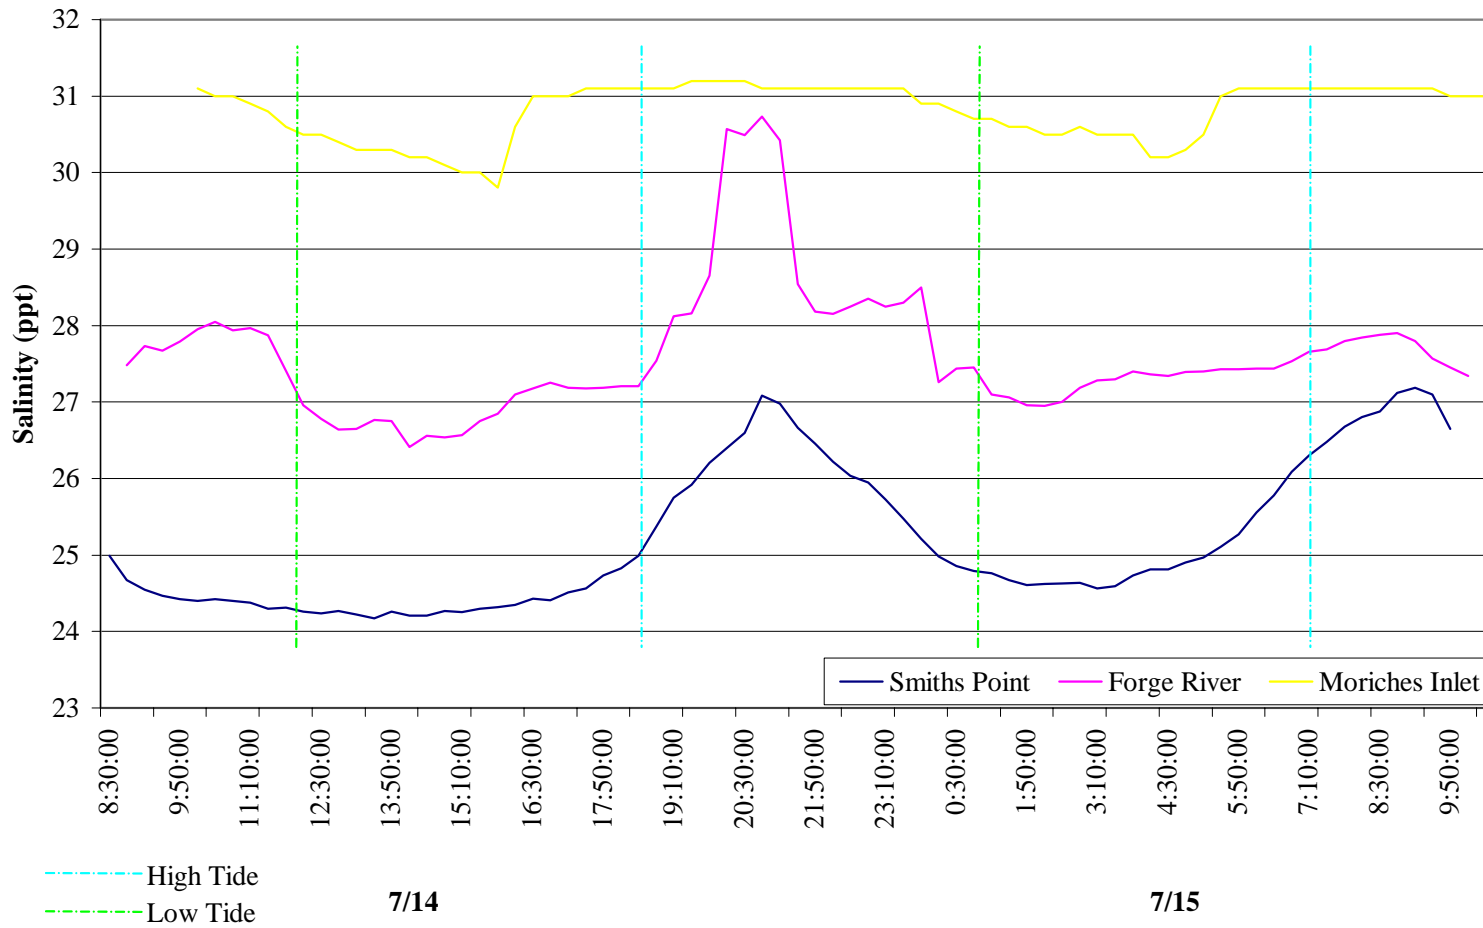

Temperature Comparison of Sites for June 30, 2000

Salinity Comparison of Sites for June 30, 2000

Temperature Comparison of Sites for July 14, 2000

Salinity Comparision of Sites for July 14, 2000

Temperature Comparison of Sites for August 2, 2000

Salinity Comparison of Sites for August 2, 2000

Temperature Comparison of Sites for August 9, 2000

Salinity Comparison of Sites for August 9, 2000

Temperature Comparison of Site for August 23, 2000

Salinity Comparison of Sites for August 23, 2000

Temperature Comparison of Sites for September 13, 2000

Salinity Comparison of Sites for September 13, 2000

Temperature Comparison of Sites for September 28, 2000

Salinity Comparison of Sites for September 28, 2000

Temperature Comparison of Sites for October 9, 2000

Salinity Comparison of Sites for October 9, 2000