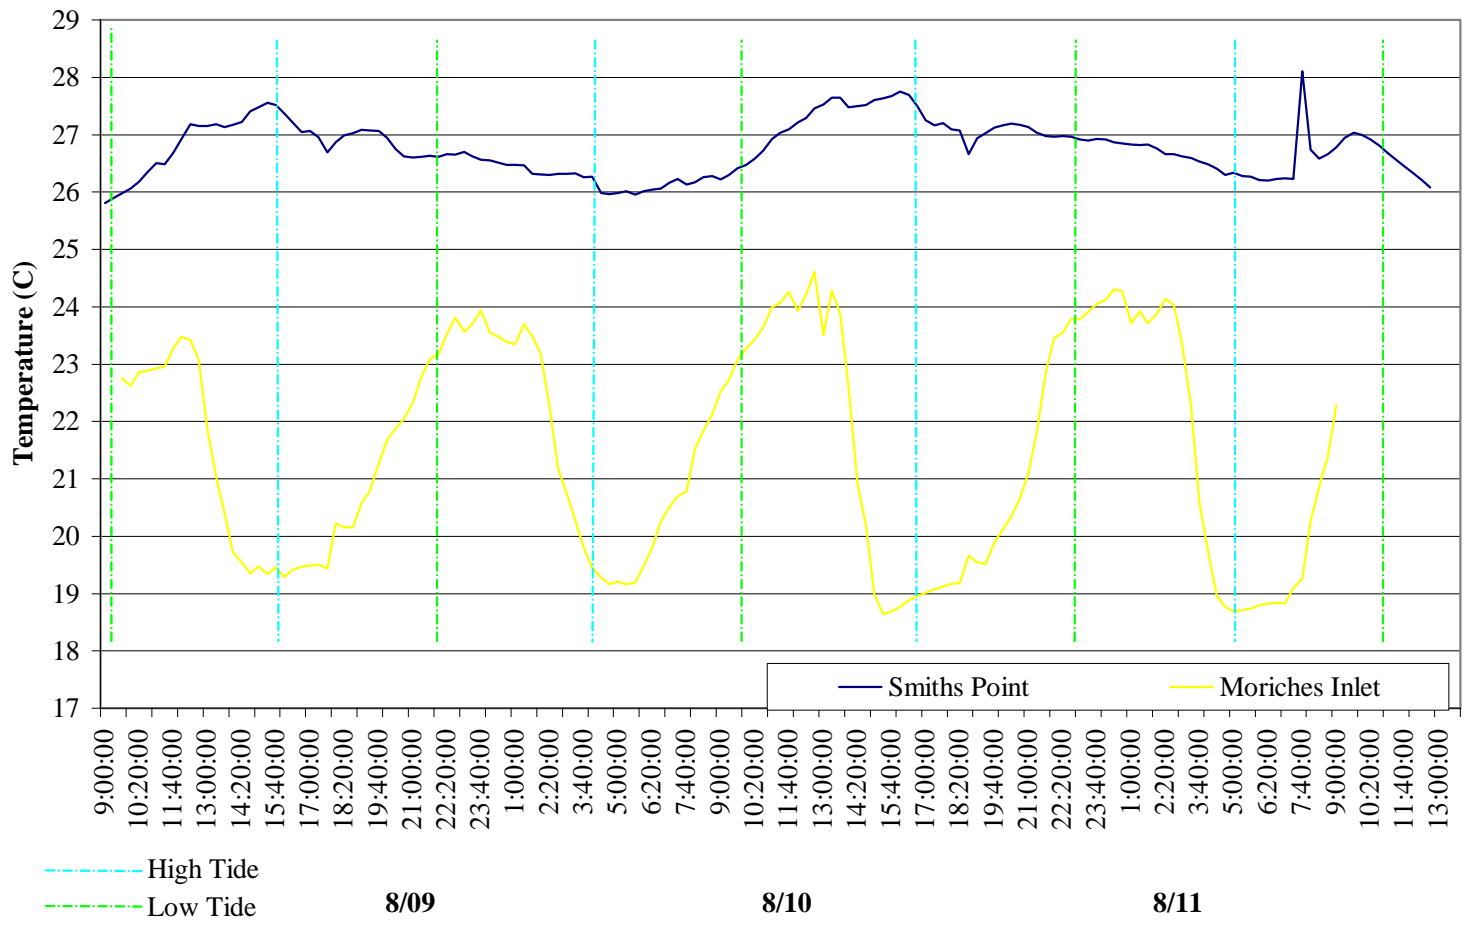

Temperature Comparison of Sites for June 30, 2000

Salinity Comparison of Sites for June 30, 2000

Temperature Comparison of Sites for July 14, 2000

Salinity Comparision of Sites for July 14, 2000

Temperature Comparison of Sites for August 2, 2000

Salinity Comparison of Sites for August 2, 2000

Temperature Comparison of Sites for August 9, 2000

Salinity Comparison of Sites for August 9, 2000

Temperature Comparison of Site for August 23, 2000

Salinity Comparison of Sites for August 23, 2000

Temperature Comparison of Sites for September 13, 2000

Salinity Comparison of Sites for September 13, 2000

Temperature Comparison of Sites for September 28, 2000

Salinity Comparison of Sites for September 28, 2000

Temperature Comparison of Sites for October 9, 2000

Salinity Comparison of Sites for October 9, 2000