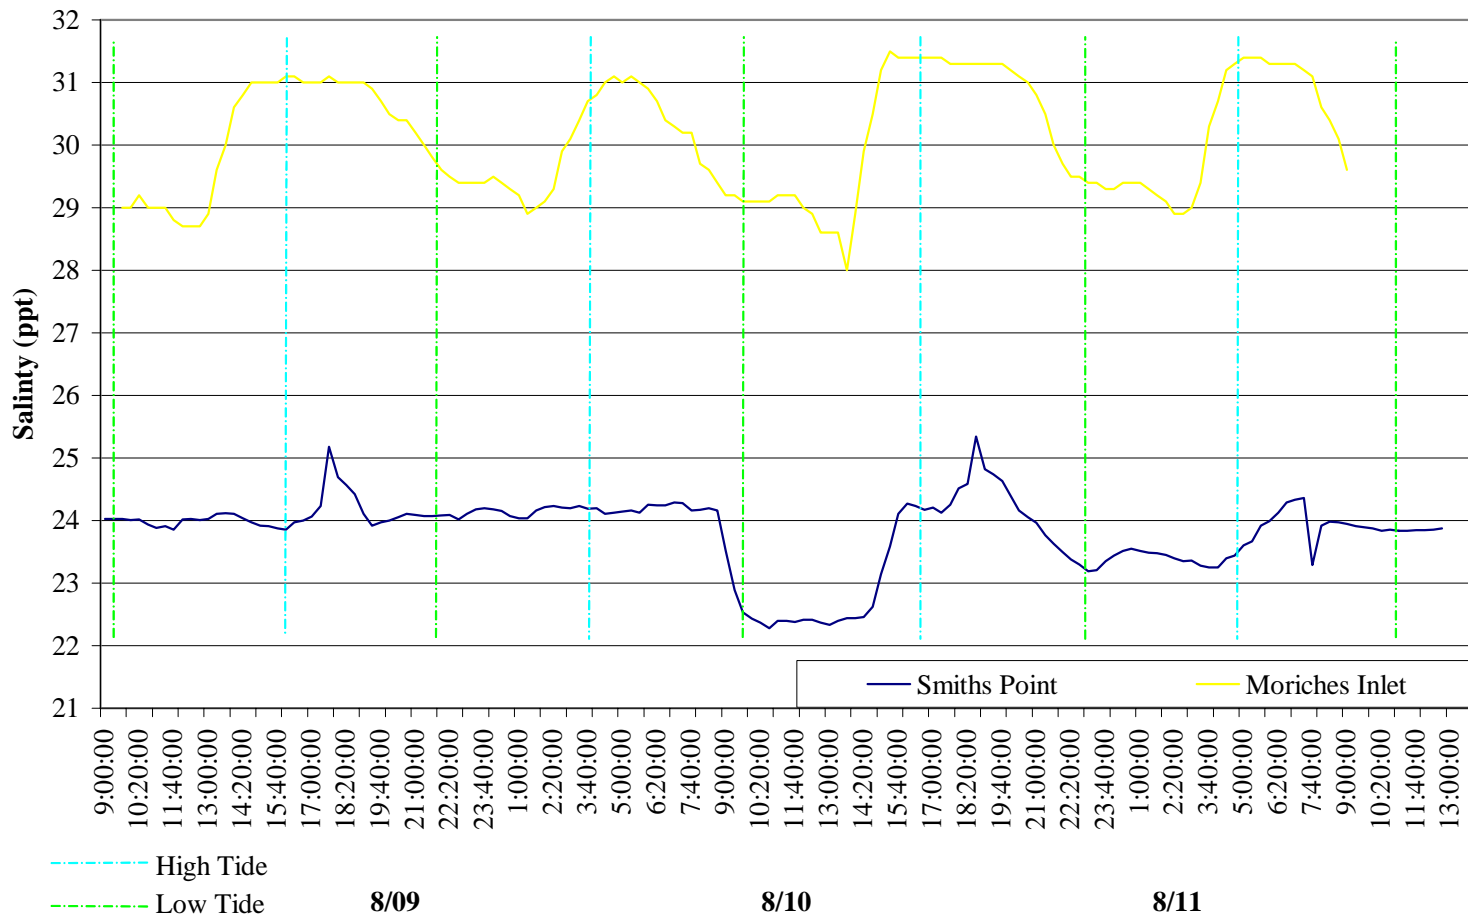

Temperature Comparison of Sites for June 30, 2000

Salinity Comparison of Sites for June 30, 2000

Temperature Comparison of Sites for July 14, 2000

Salinity Comparision of Sites for July 14, 2000

Temperature Comparison of Sites for August 2, 2000

Salinity Comparison of Sites for August 2, 2000

Temperature Comparison of Sites for August 9, 2000

Salinity Comparison of Sites for August 9, 2000

Temperature Comparison of Site for August 23, 2000

Salinity Comparison of Sites for August 23, 2000

Temperature Comparison of Sites for September 13, 2000

Salinity Comparison of Sites for September 13, 2000

Temperature Comparison of Sites for September 28, 2000

Salinity Comparison of Sites for September 28, 2000

Temperature Comparison of Sites for October 9, 2000

Salinity Comparison of Sites for October 9, 2000