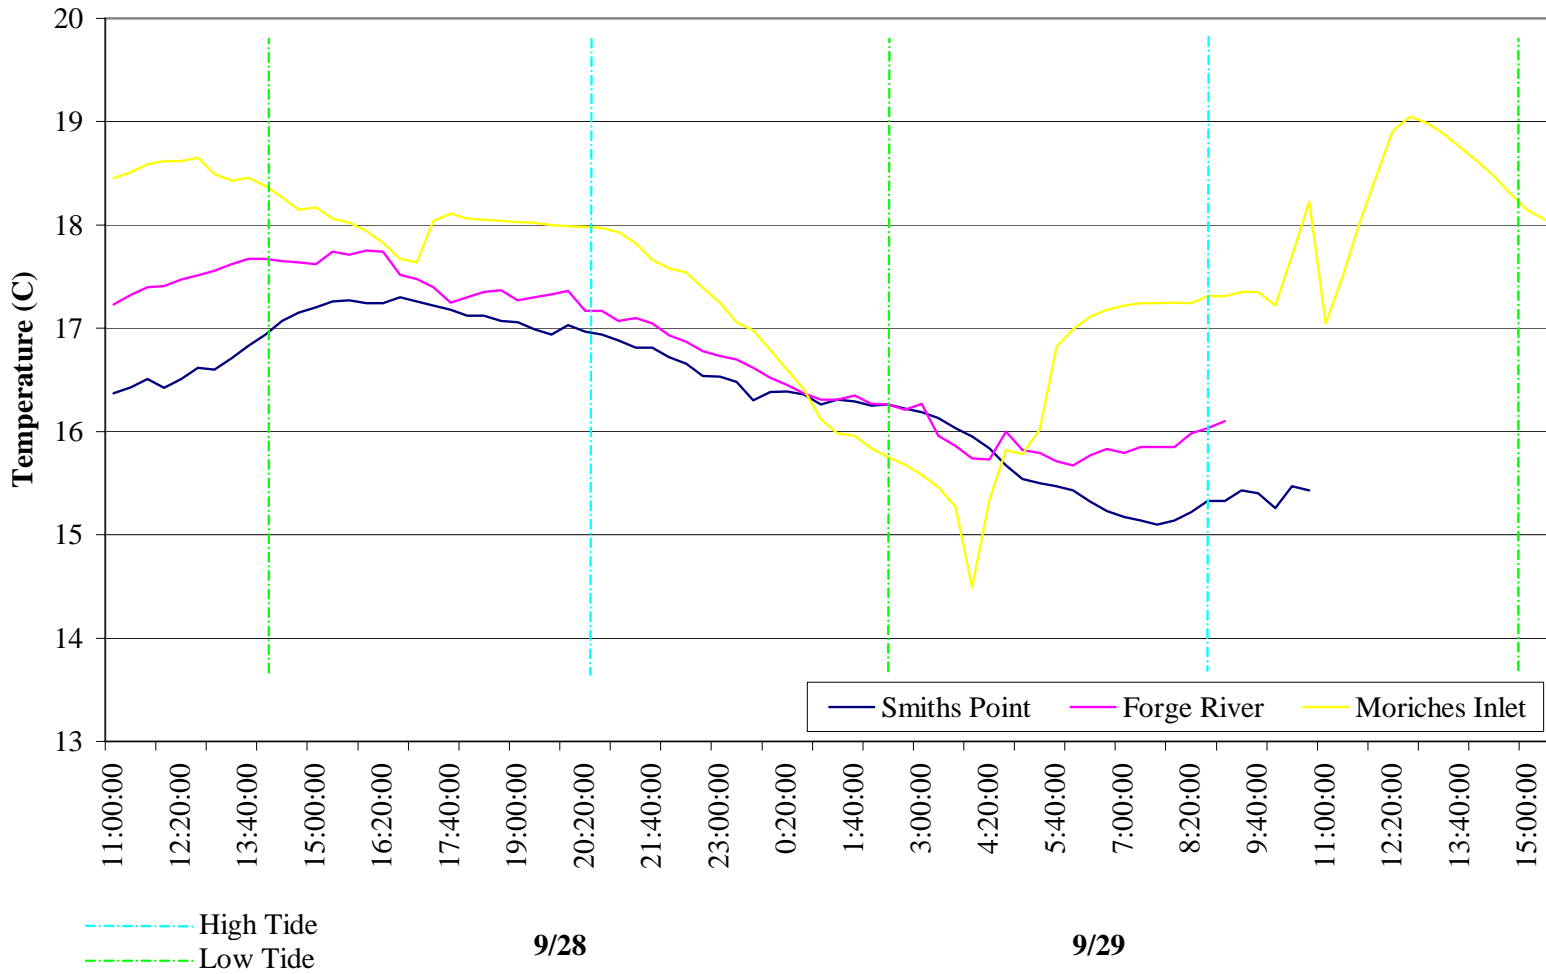

Temperature Comparison of Sites for June 30, 2000

Salinity Comparison of Sites for June 30, 2000

Temperature Comparison of Sites for July 14, 2000

Salinity Comparision of Sites for July 14, 2000

Temperature Comparison of Sites for August 2, 2000

Salinity Comparison of Sites for August 2, 2000

Temperature Comparison of Sites for August 9, 2000

Salinity Comparison of Sites for August 9, 2000

Temperature Comparison of Site for August 23, 2000

Salinity Comparison of Sites for August 23, 2000

Temperature Comparison of Sites for September 13, 2000

Salinity Comparison of Sites for September 13, 2000

Temperature Comparison of Sites for September 28, 2000

Salinity Comparison of Sites for September 28, 2000

Temperature Comparison of Sites for October 9, 2000

Salinity Comparison of Sites for October 9, 2000