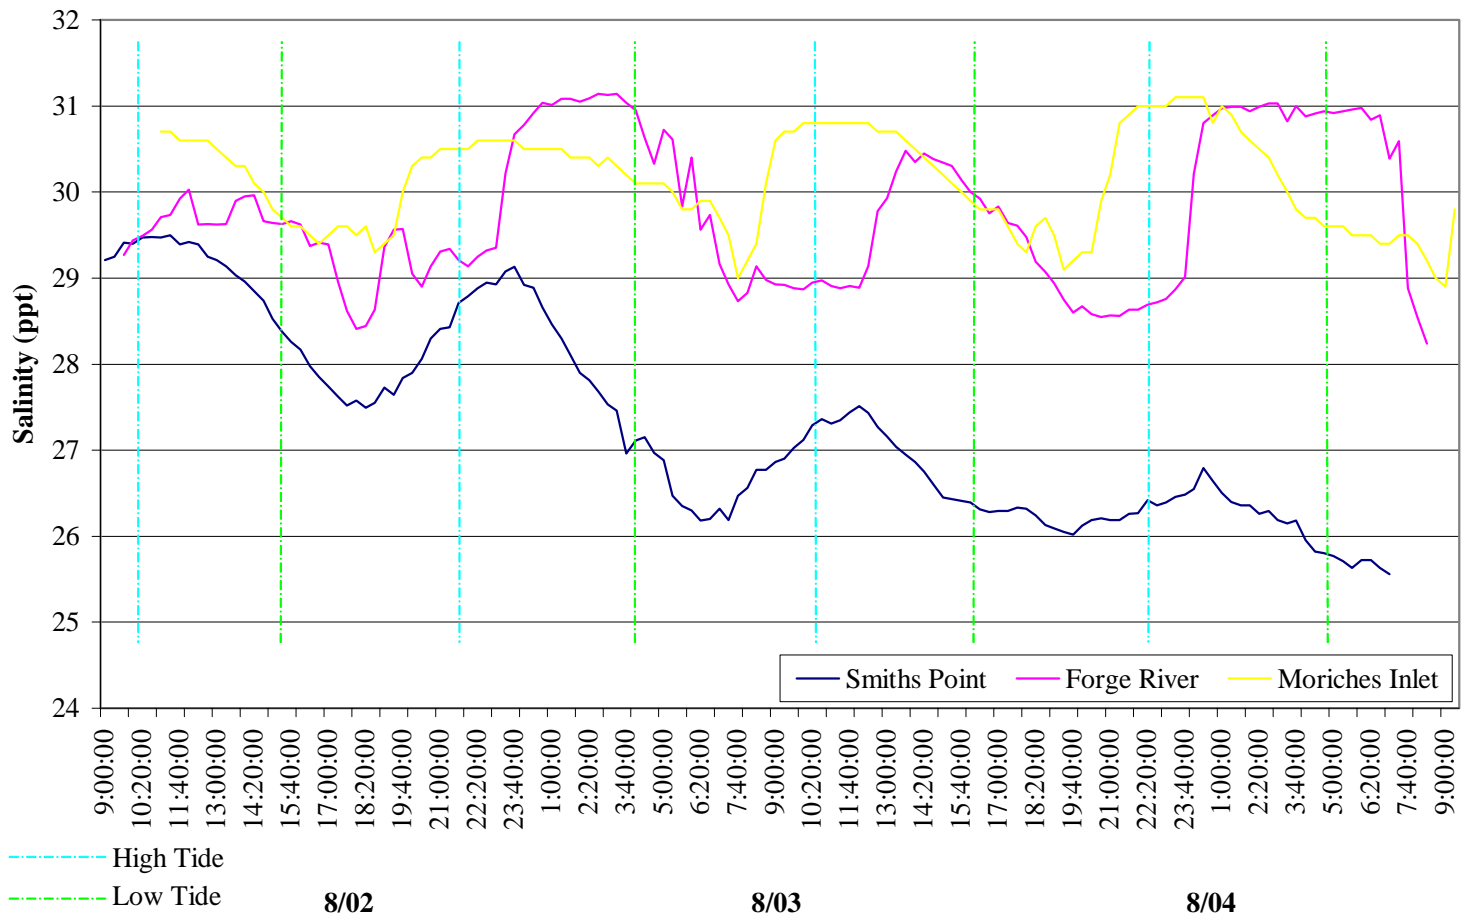

Temperature Comparison of Sites for June 30, 2000

Salinity Comparison of Sites for June 30, 2000

Temperature Comparison of Sites for July 14, 2000

Salinity Comparision of Sites for July 14, 2000

Temperature Comparison of Sites for August 2, 2000

Salinity Comparison of Sites for August 2, 2000

Temperature Comparison of Sites for August 9, 2000

Salinity Comparison of Sites for August 9, 2000

Temperature Comparison of Site for August 23, 2000

Salinity Comparison of Sites for August 23, 2000

Temperature Comparison of Sites for September 13, 2000

Salinity Comparison of Sites for September 13, 2000

Temperature Comparison of Sites for September 28, 2000

Salinity Comparison of Sites for September 28, 2000

Temperature Comparison of Sites for October 9, 2000

Salinity Comparison of Sites for October 9, 2000