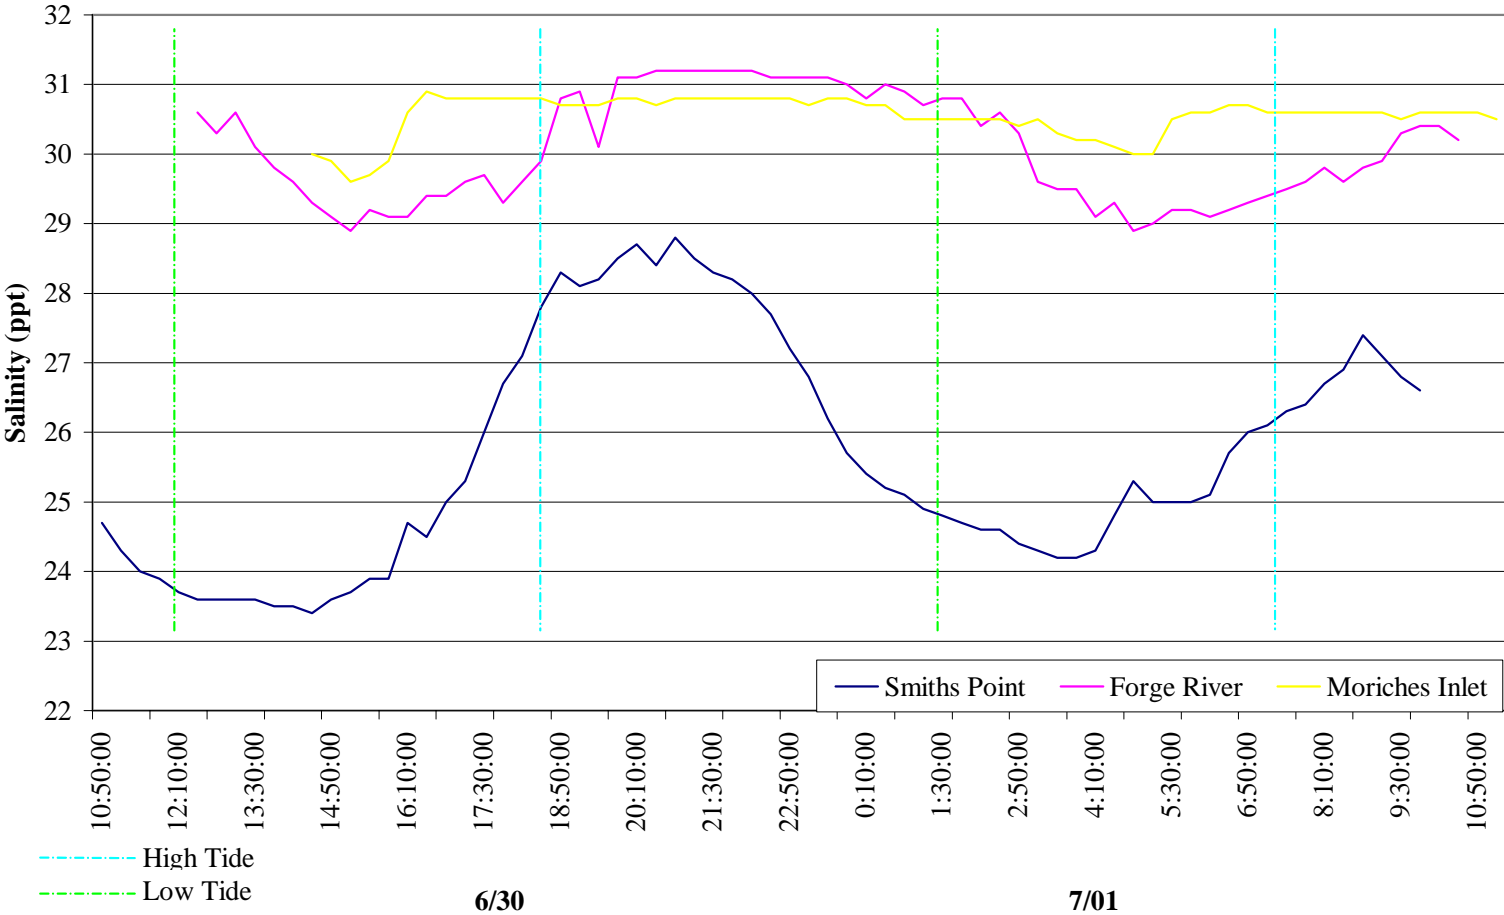

Temperature Comparison of Sites for June 30, 2000

Salinity Comparison of Sites for June 30, 2000

Temperature Comparison of Sites for July 14, 2000

Salinity Comparision of Sites for July 14, 2000

Temperature Comparison of Sites for August 2, 2000

Salinity Comparison of Sites for August 2, 2000

Temperature Comparison of Sites for August 9, 2000

Salinity Comparison of Sites for August 9, 2000

Temperature Comparison of Site for August 23, 2000

Salinity Comparison of Sites for August 23, 2000

Temperature Comparison of Sites for September 13, 2000

Salinity Comparison of Sites for September 13, 2000

Temperature Comparison of Sites for September 28, 2000

Salinity Comparison of Sites for September 28, 2000

Temperature Comparison of Sites for October 9, 2000

Salinity Comparison of Sites for October 9, 2000