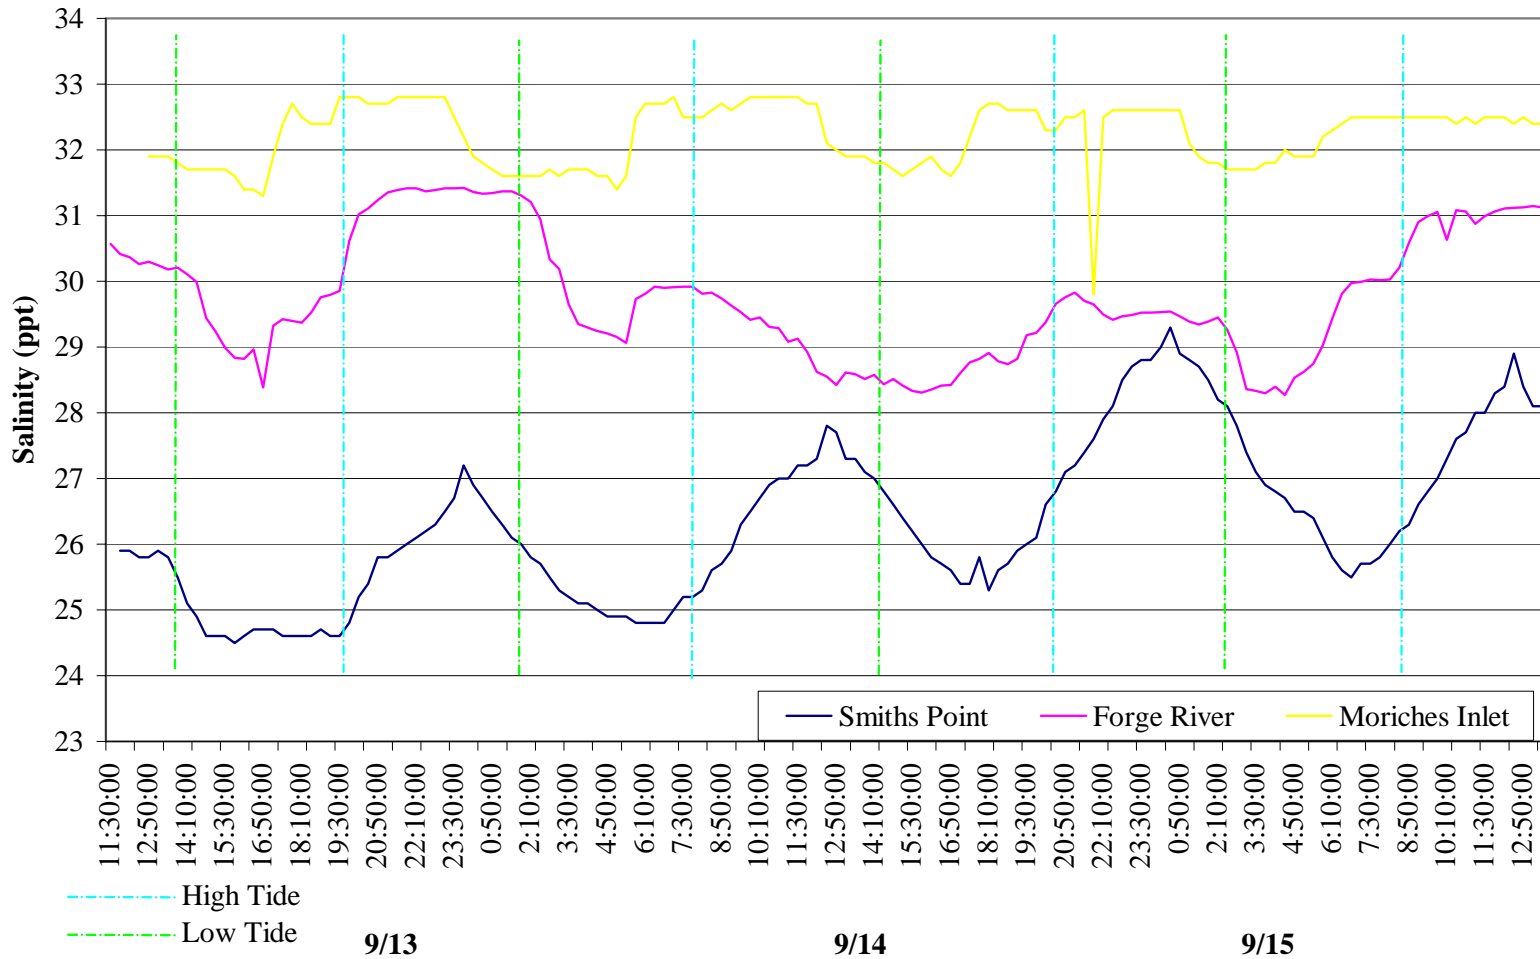

Temperature Comparison of Sites for June 30, 2000

Salinity Comparison of Sites for June 30, 2000

Temperature Comparison of Sites for July 14, 2000

Salinity Comparision of Sites for July 14, 2000

Temperature Comparison of Sites for August 2, 2000

Salinity Comparison of Sites for August 2, 2000

Temperature Comparison of Sites for August 9, 2000

Salinity Comparison of Sites for August 9, 2000

Temperature Comparison of Site for August 23, 2000

Salinity Comparison of Sites for August 23, 2000

Temperature Comparison of Sites for September 13, 2000

Salinity Comparison of Sites for September 13, 2000

Temperature Comparison of Sites for September 28, 2000

Salinity Comparison of Sites for September 28, 2000

Temperature Comparison of Sites for October 9, 2000

Salinity Comparison of Sites for October 9, 2000