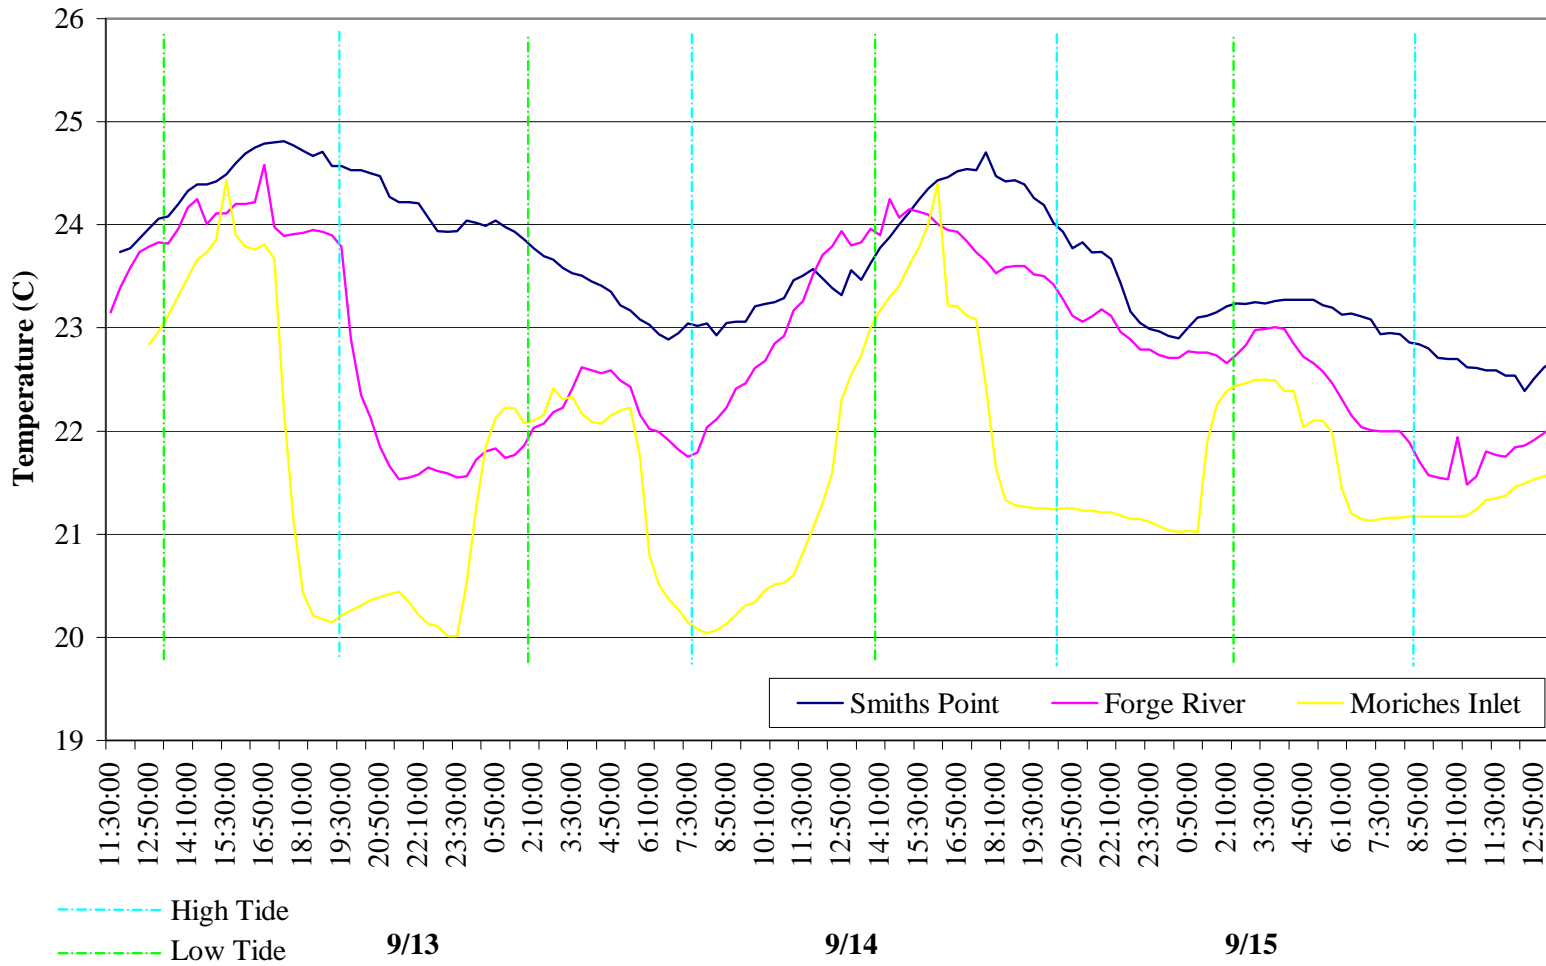

Temperature Comparison of Sites for June 30, 2000

Salinity Comparison of Sites for June 30, 2000

Temperature Comparison of Sites for July 14, 2000

Salinity Comparision of Sites for July 14, 2000

Temperature Comparison of Sites for August 2, 2000

Salinity Comparison of Sites for August 2, 2000

Temperature Comparison of Sites for August 9, 2000

Salinity Comparison of Sites for August 9, 2000

Temperature Comparison of Site for August 23, 2000

Salinity Comparison of Sites for August 23, 2000

Temperature Comparison of Sites for September 13, 2000

Salinity Comparison of Sites for September 13, 2000

Temperature Comparison of Sites for September 28, 2000

Salinity Comparison of Sites for September 28, 2000

Temperature Comparison of Sites for October 9, 2000

Salinity Comparison of Sites for October 9, 2000