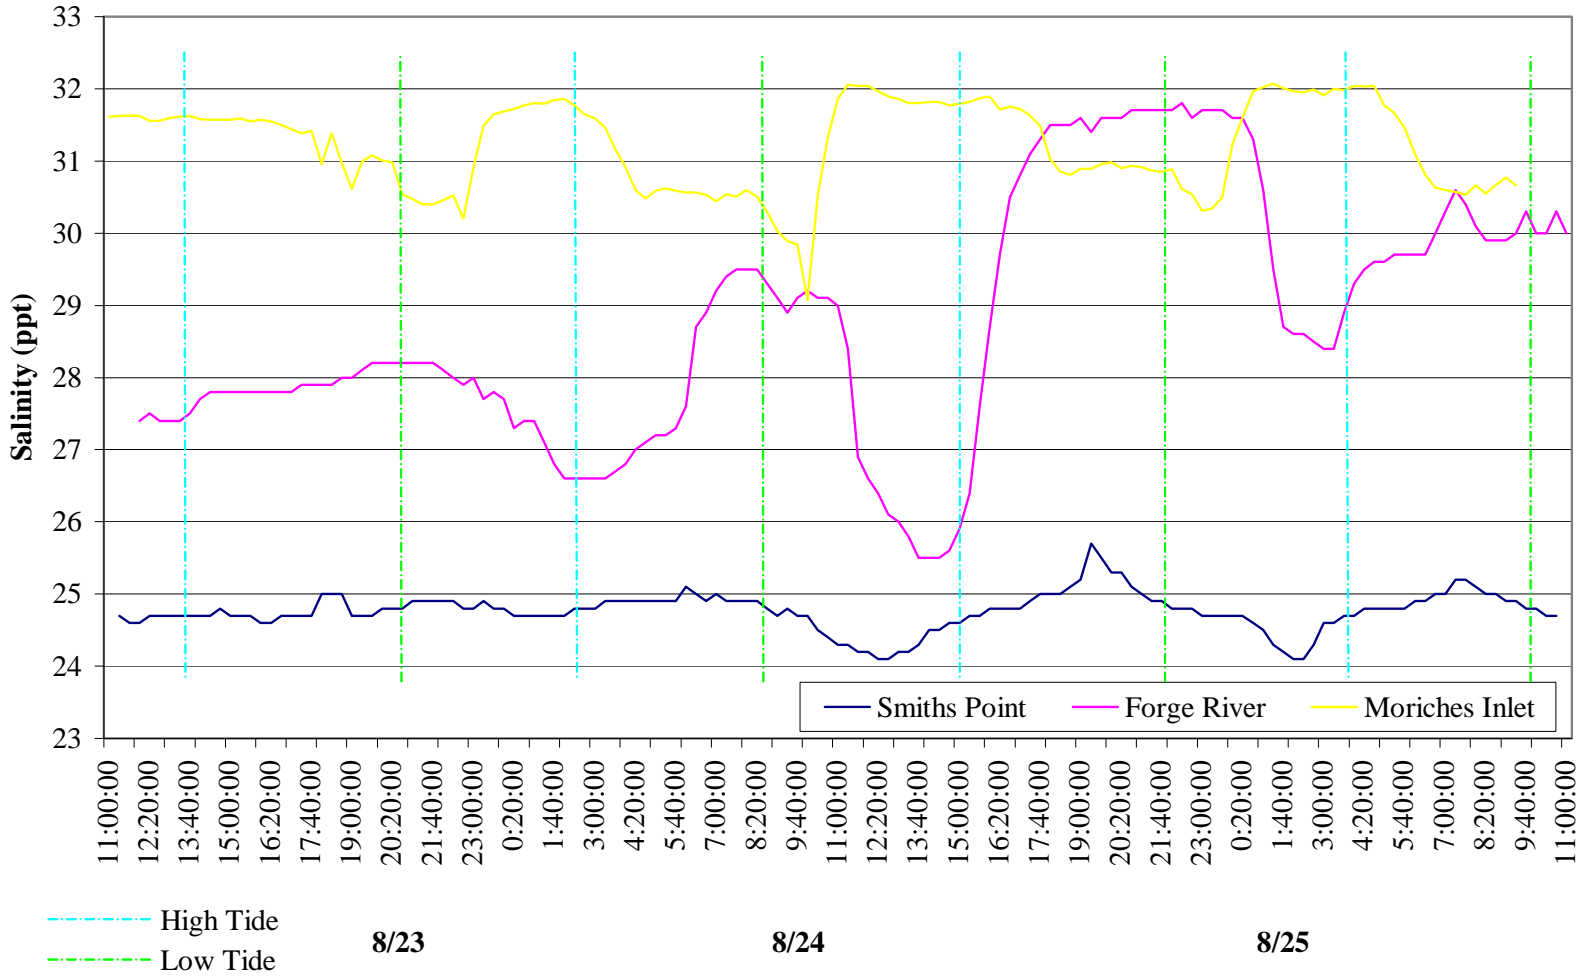

Temperature Comparison of Sites for June 30, 2000

Salinity Comparison of Sites for June 30, 2000

Temperature Comparison of Sites for July 14, 2000

Salinity Comparision of Sites for July 14, 2000

Temperature Comparison of Sites for August 2, 2000

Salinity Comparison of Sites for August 2, 2000

Temperature Comparison of Sites for August 9, 2000

Salinity Comparison of Sites for August 9, 2000

Temperature Comparison of Site for August 23, 2000

Salinity Comparison of Sites for August 23, 2000

Temperature Comparison of Sites for September 13, 2000

Salinity Comparison of Sites for September 13, 2000

Temperature Comparison of Sites for September 28, 2000

Salinity Comparison of Sites for September 28, 2000

Temperature Comparison of Sites for October 9, 2000

Salinity Comparison of Sites for October 9, 2000