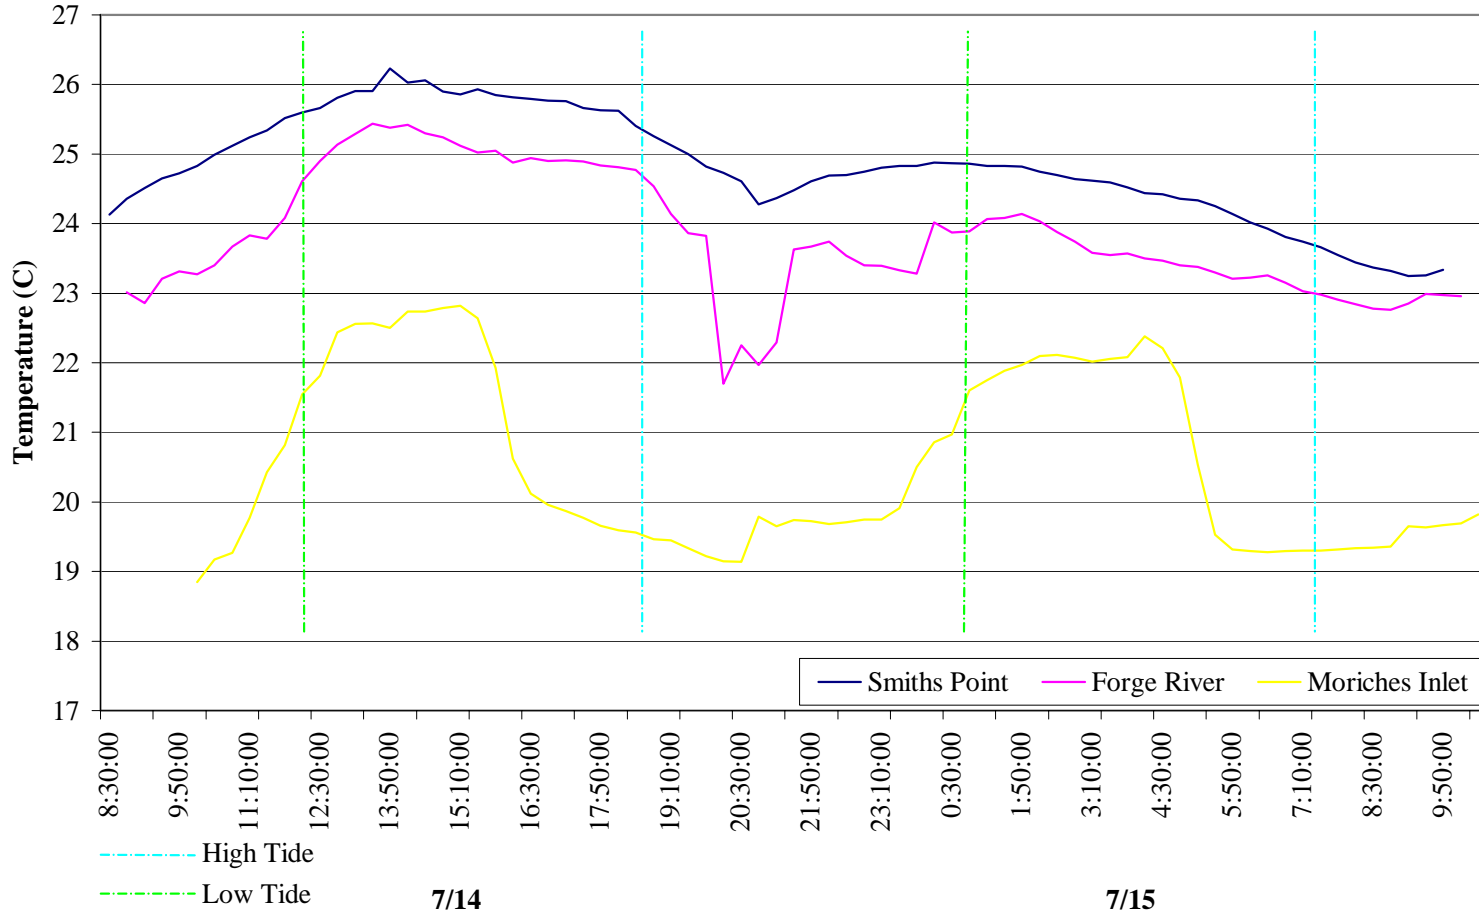

Temperature Comparison of Sites for June 30, 2000

Salinity Comparison of Sites for June 30, 2000

Temperature Comparison of Sites for July 14, 2000

Salinity Comparision of Sites for July 14, 2000

Temperature Comparison of Sites for August 2, 2000

Salinity Comparison of Sites for August 2, 2000

Temperature Comparison of Sites for August 9, 2000

Salinity Comparison of Sites for August 9, 2000

Temperature Comparison of Site for August 23, 2000

Salinity Comparison of Sites for August 23, 2000

Temperature Comparison of Sites for September 13, 2000

Salinity Comparison of Sites for September 13, 2000

Temperature Comparison of Sites for September 28, 2000

Salinity Comparison of Sites for September 28, 2000

Temperature Comparison of Sites for October 9, 2000

Salinity Comparison of Sites for October 9, 2000