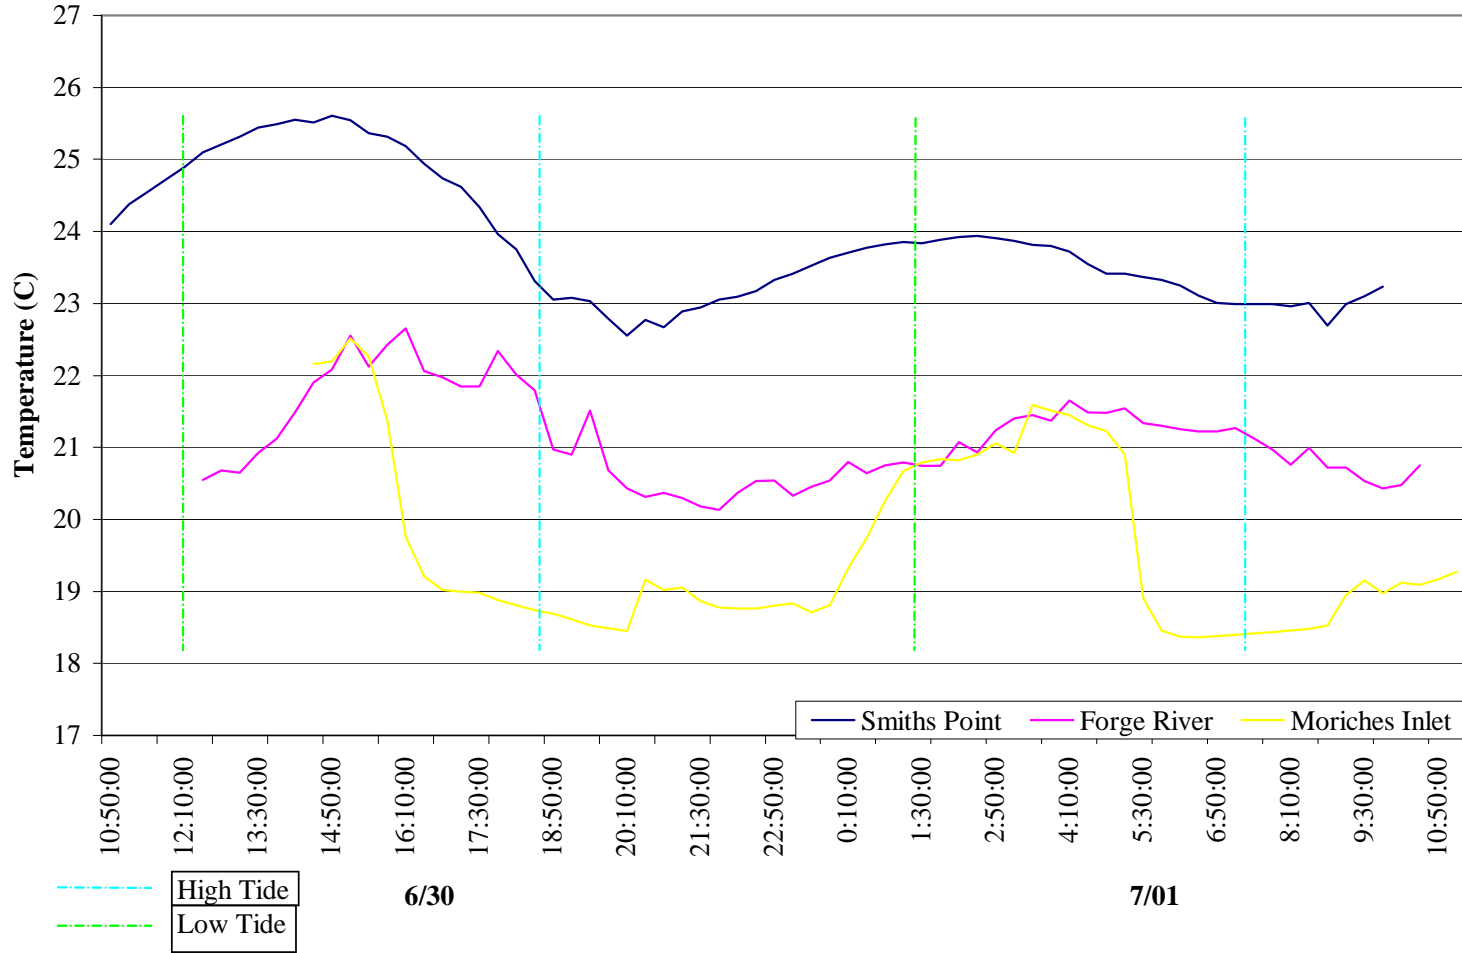

Temperature Comparison of Sites for June 30, 2000

Salinity Comparison of Sites for June 30, 2000

Temperature Comparison of Sites for July 14, 2000

Salinity Comparision of Sites for July 14, 2000

Temperature Comparison of Sites for August 2, 2000

Salinity Comparison of Sites for August 2, 2000

Temperature Comparison of Sites for August 9, 2000

Salinity Comparison of Sites for August 9, 2000

Temperature Comparison of Site for August 23, 2000

Salinity Comparison of Sites for August 23, 2000

Temperature Comparison of Sites for September 13, 2000

Salinity Comparison of Sites for September 13, 2000

Temperature Comparison of Sites for September 28, 2000

Salinity Comparison of Sites for September 28, 2000

Temperature Comparison of Sites for October 9, 2000

Salinity Comparison of Sites for October 9, 2000