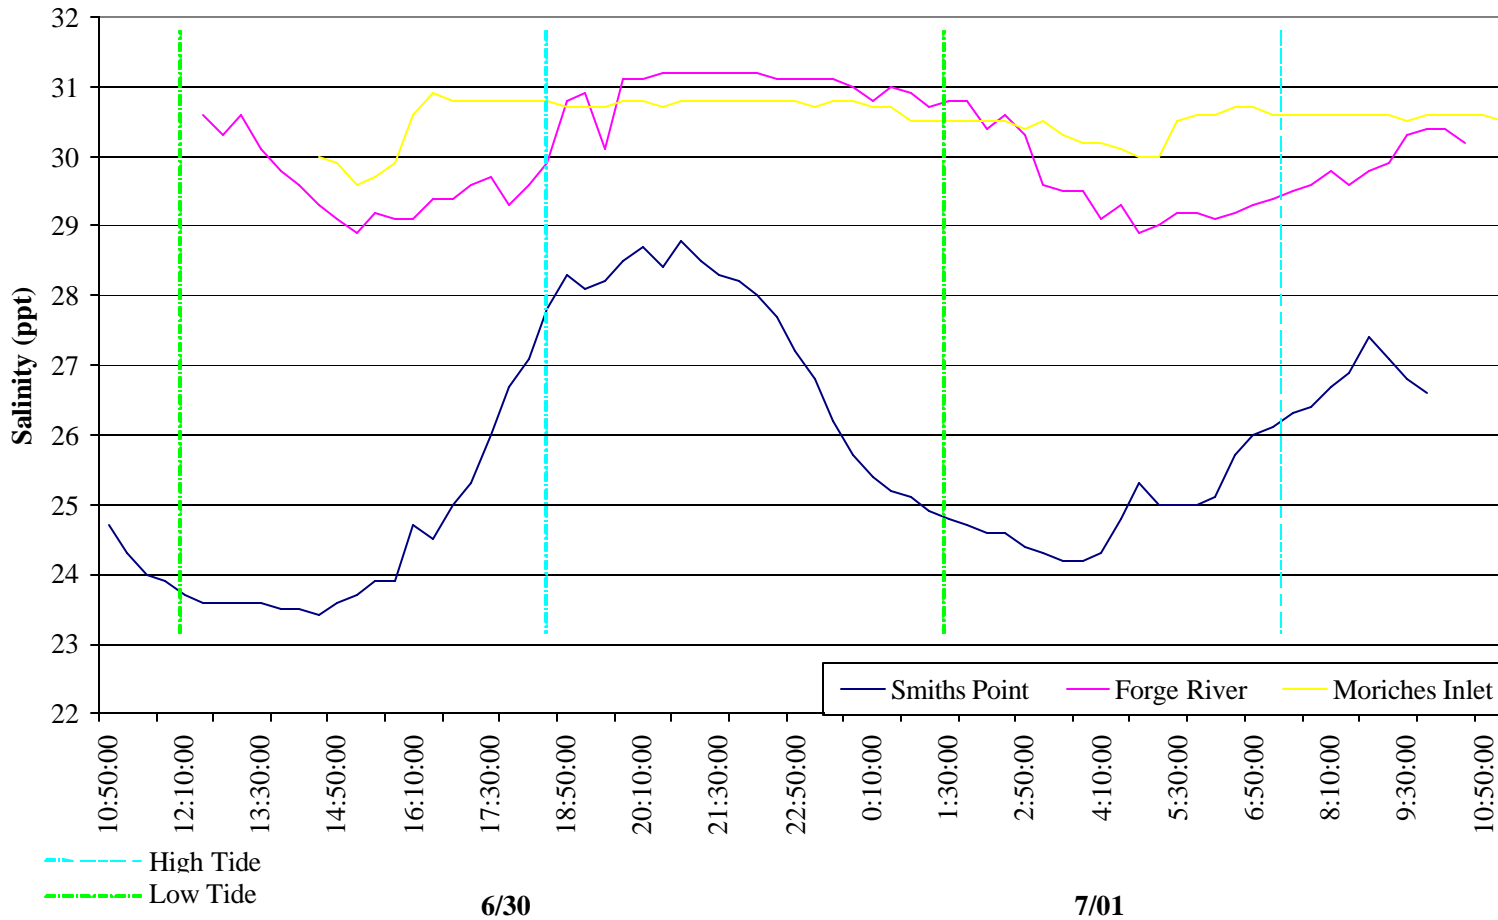

Temperature Comparison of Sites for June 30, 2000

Salinity Comparison of Sites for June 30, 2000

Temperature Comparison of Sites for July 14, 2000

Salinity Comparision of Sites for July 14, 2000

**Temperature Comparison of Sites for August 2, 2000**

Salinity Comparison of Sites for August 2, 2000

Temperature Comparison of Sites for August 9, 2000

Salinity Comparison of Sites for August 9, 2000

Temperature Comparison of Site for August 23, 2000

Salinity Comparision of Sites for August 23, 2000

Temperature Comparison of Sites for September 13, 2000

Salinity Comparison of Sites for September 13, 2000

Temperature Comparison of Sites for September 28, 2000

Salinity Comparison of Sites for September 28, 2000

Temperature Comparison of Sites for October 9, 2000