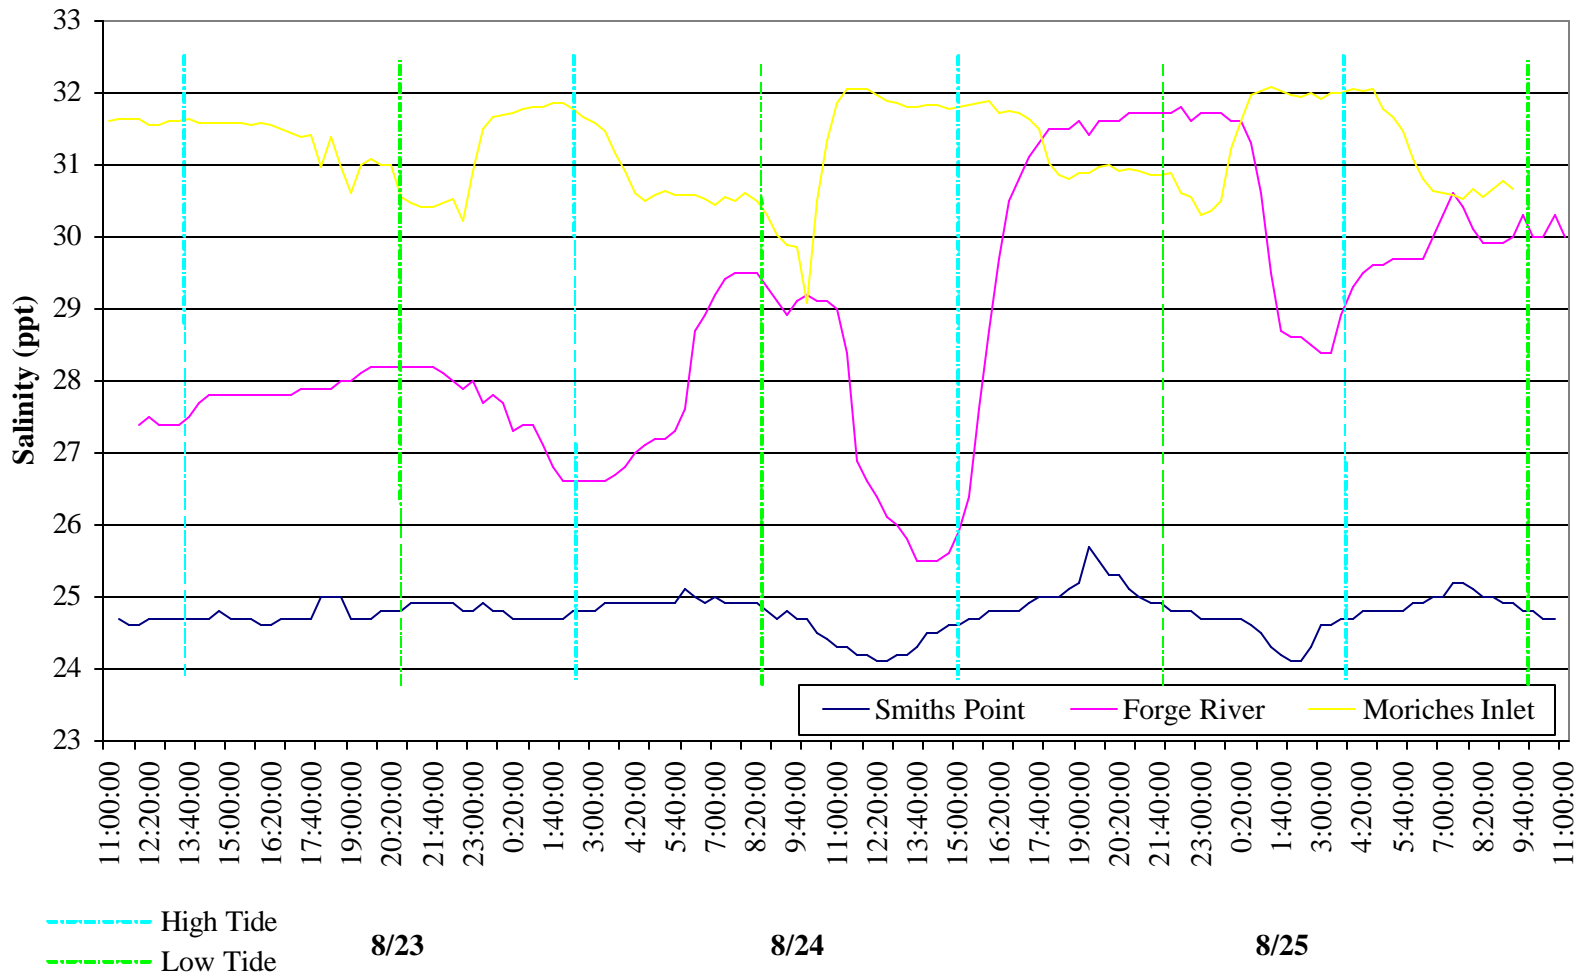

Salinity Comparison of Sites for August 2, 2000

Temperature Comparison of Sites for August 9, 2000

Salinity Comparison of Sites for August 9, 2000

Temperature Comparison of Site for August 23, 2000

Salinity Comparision of Sites for August 23, 2000

Temperature Comparison of Sites for September 13, 2000

Salinity Comparison of Sites for September 13, 2000

Temperature Comparison of Sites for September 28, 2000

Salinity Comparison of Sites for September 28, 2000

Temperature Comparison of Sites for October 9, 2000

### Salinity Comparison of Sites for October 9, 2000