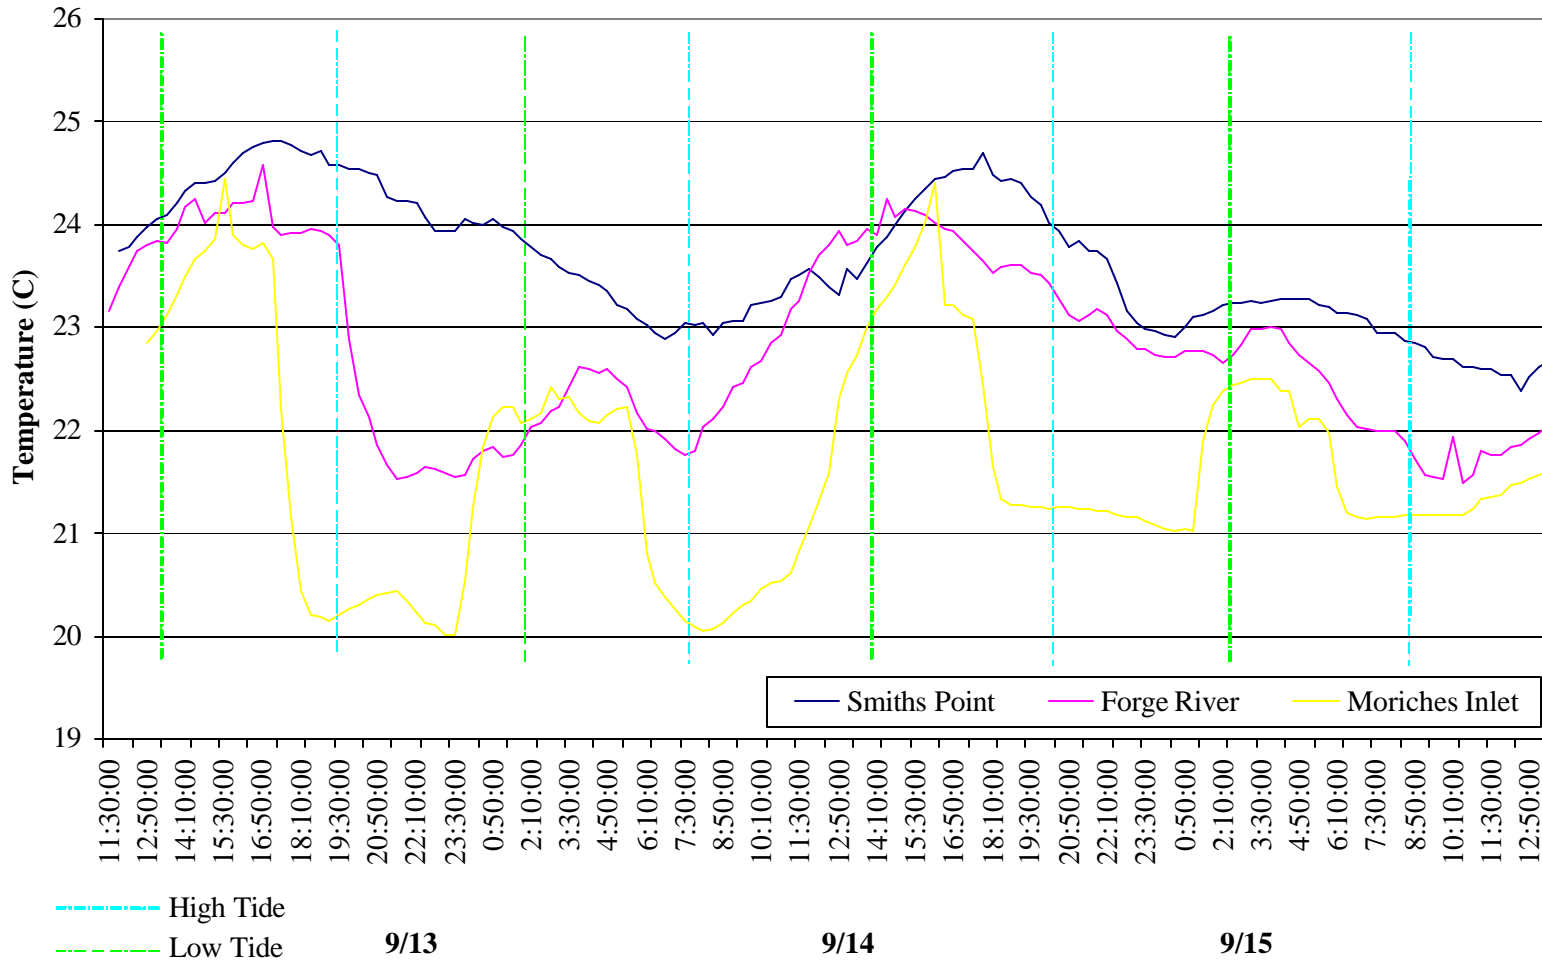

Temperature Comparison of Sites for June 30, 2000

Salinity Comparison of Sites for June 30, 2000

Temperature Comparison of Sites for July 14, 2000

Salinity Comparision of Sites for July 14, 2000

**Temperature Comparison of Sites for August 2, 2000**

Salinity Comparison of Sites for August 2, 2000

Temperature Comparison of Sites for August 9, 2000

Salinity Comparison of Sites for August 9, 2000

Temperature Comparison of Site for August 23, 2000

Salinity Comparision of Sites for August 23, 2000

Temperature Comparison of Sites for September 13, 2000

Salinity Comparison of Sites for September 13, 2000

Temperature Comparison of Sites for September 28, 2000

Salinity Comparison of Sites for September 28, 2000

Temperature Comparison of Sites for October 9, 2000