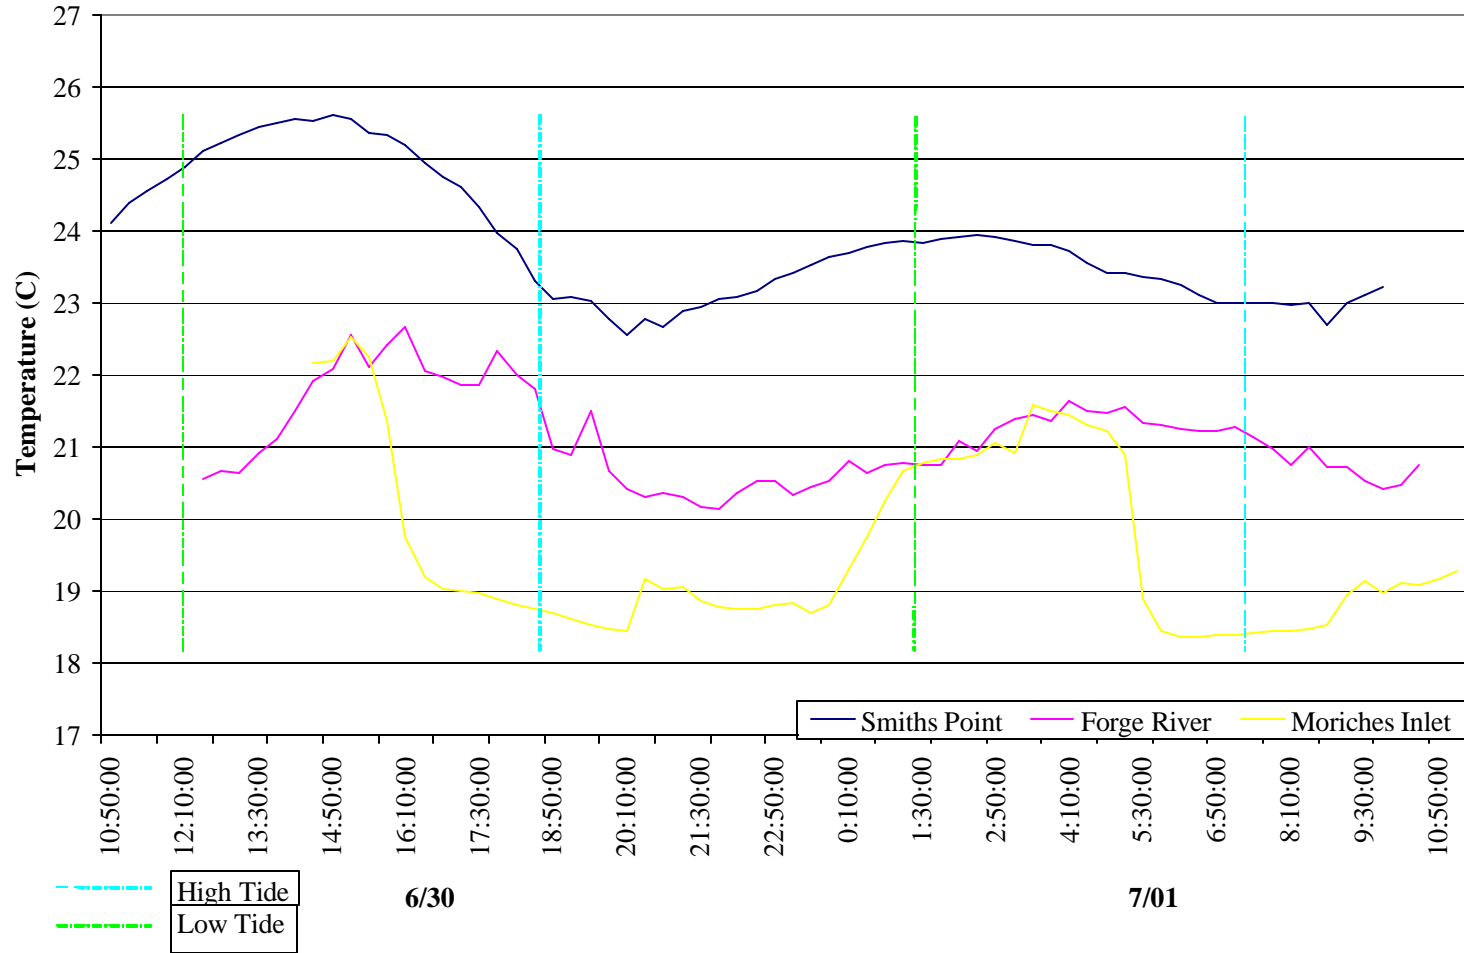

Temperature Comparison of Sites for June 30, 2000

Salinity Comparison of Sites for June 30, 2000

Temperature Comparison of Sites for July 14, 2000

Salinity Comparision of Sites for July 14, 2000

**Temperature Comparison of Sites for August 2, 2000**

Salinity Comparison of Sites for August 2, 2000

Temperature Comparison of Sites for August 9, 2000

Salinity Comparison of Sites for August 9, 2000

Temperature Comparison of Site for August 23, 2000

Salinity Comparision of Sites for August 23, 2000

Temperature Comparison of Sites for September 13, 2000

Salinity Comparison of Sites for September 13, 2000

Temperature Comparison of Sites for September 28, 2000

Salinity Comparison of Sites for September 28, 2000

Temperature Comparison of Sites for October 9, 2000