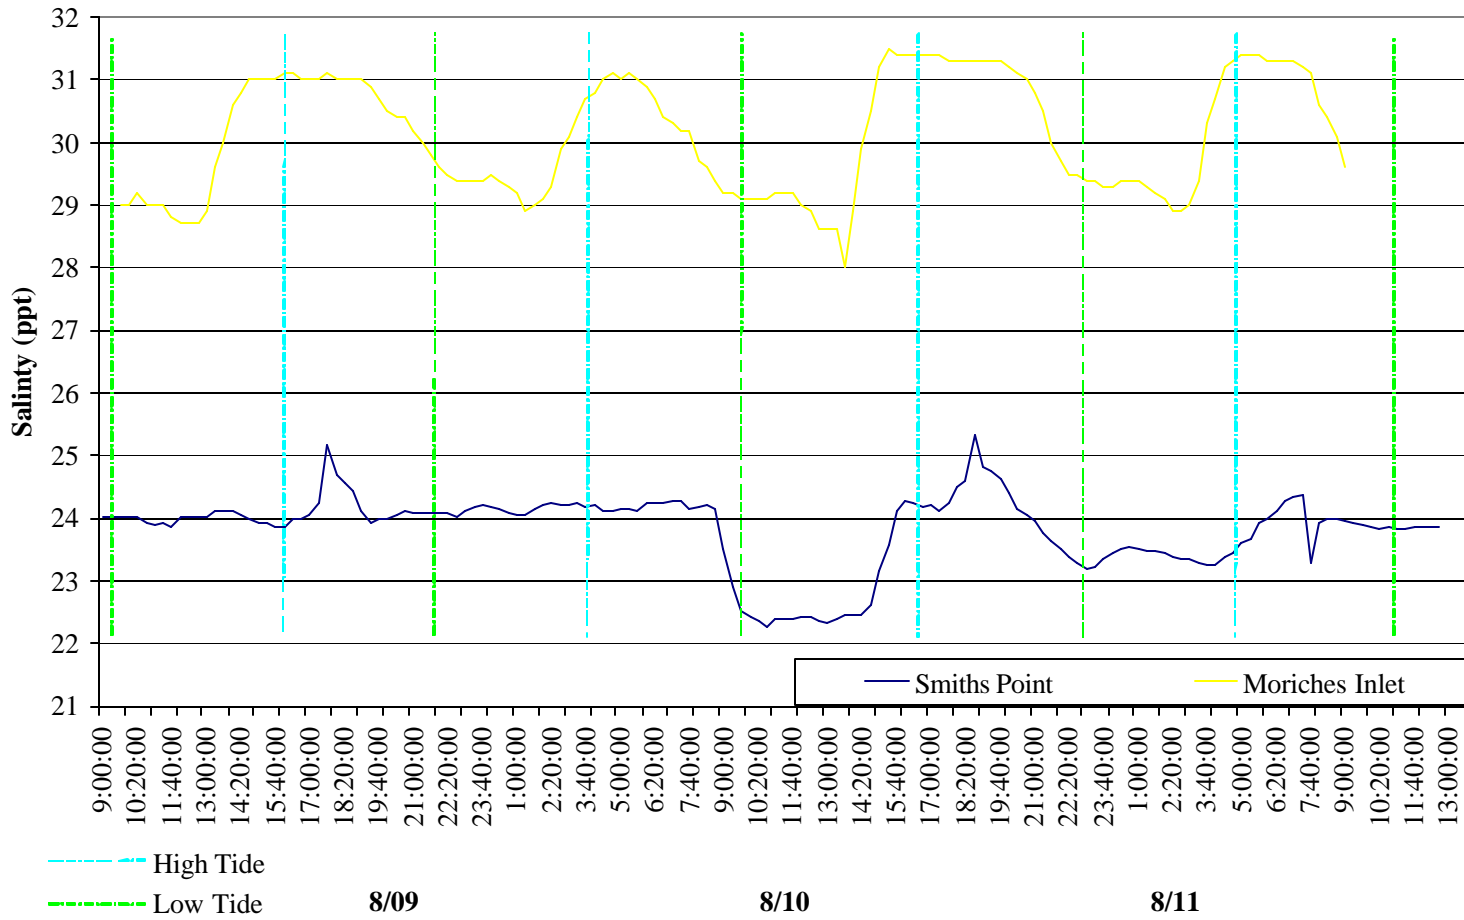

Temperature Comparison of Sites for June 30, 2000

Salinity Comparison of Sites for June 30, 2000

Temperature Comparison of Sites for July 14, 2000

Salinity Comparision of Sites for July 14, 2000

**Temperature Comparison of Sites for August 2, 2000**

Salinity Comparison of Sites for August 2, 2000

Temperature Comparison of Sites for August 9, 2000

Salinity Comparison of Sites for August 9, 2000

Temperature Comparison of Site for August 23, 2000

Salinity Comparision of Sites for August 23, 2000

Temperature Comparison of Sites for September 13, 2000

Salinity Comparison of Sites for September 13, 2000

Temperature Comparison of Sites for September 28, 2000

Salinity Comparison of Sites for September 28, 2000

Temperature Comparison of Sites for October 9, 2000