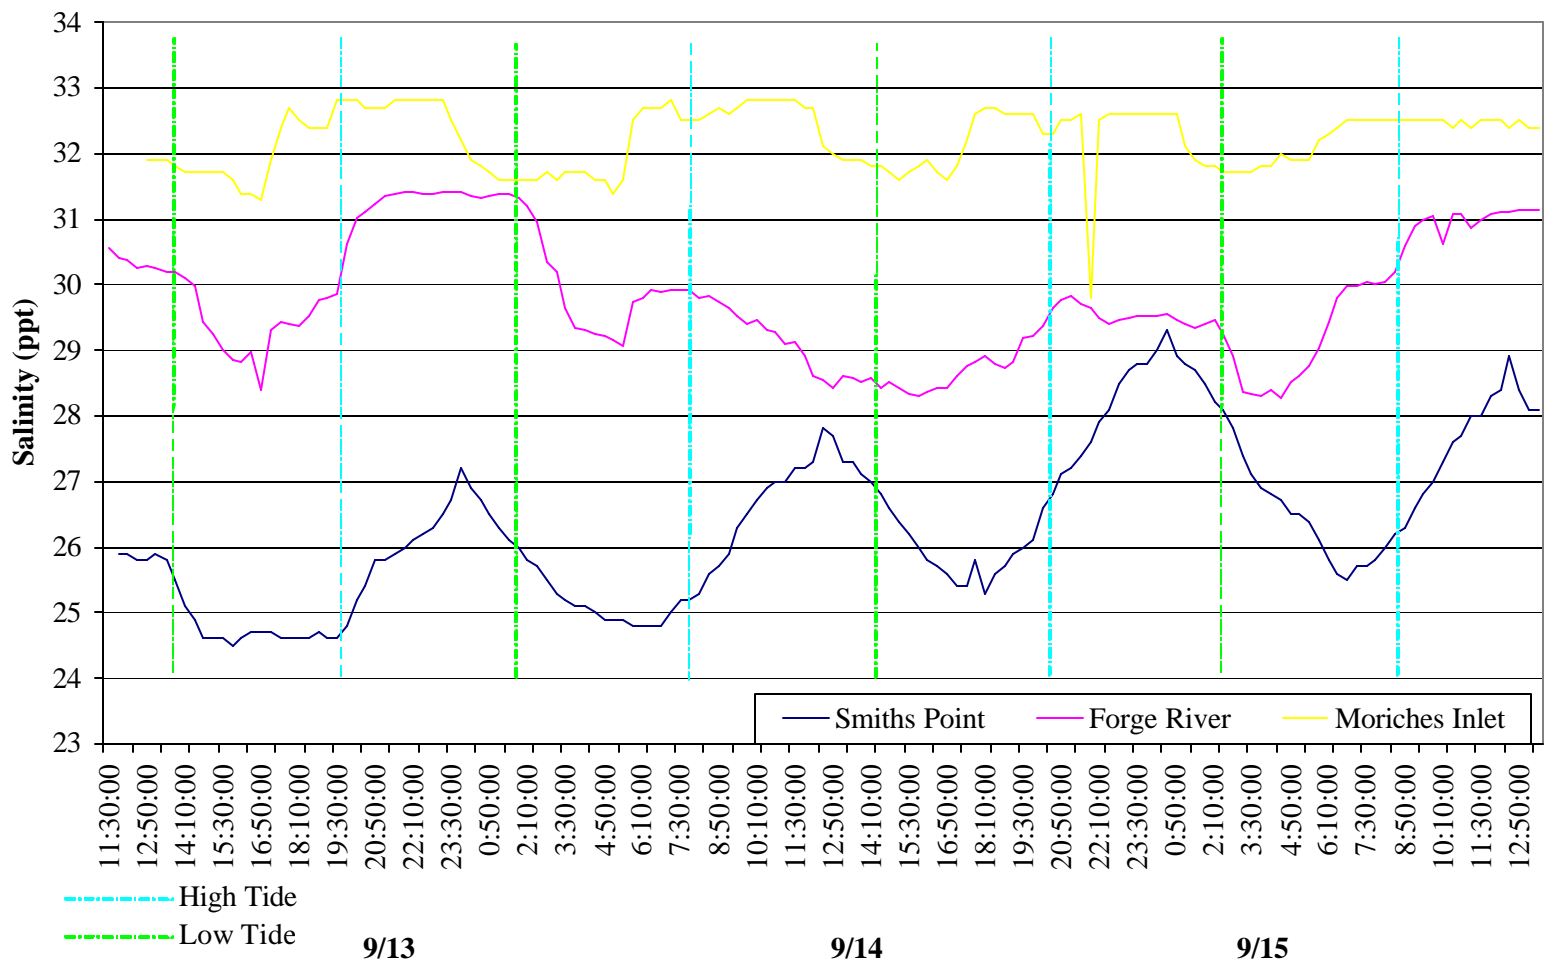

Salinity Comparison of Sites for August 2, 2000

Temperature Comparison of Sites for August 9, 2000

Salinity Comparison of Sites for August 9, 2000

Temperature Comparison of Site for August 23, 2000

Salinity Comparision of Sites for August 23, 2000

Temperature Comparison of Sites for September 13, 2000

Salinity Comparison of Sites for September 13, 2000

Temperature Comparison of Sites for September 28, 2000

Salinity Comparison of Sites for September 28, 2000

Temperature Comparison of Sites for October 9, 2000

### Salinity Comparison of Sites for October 9, 2000