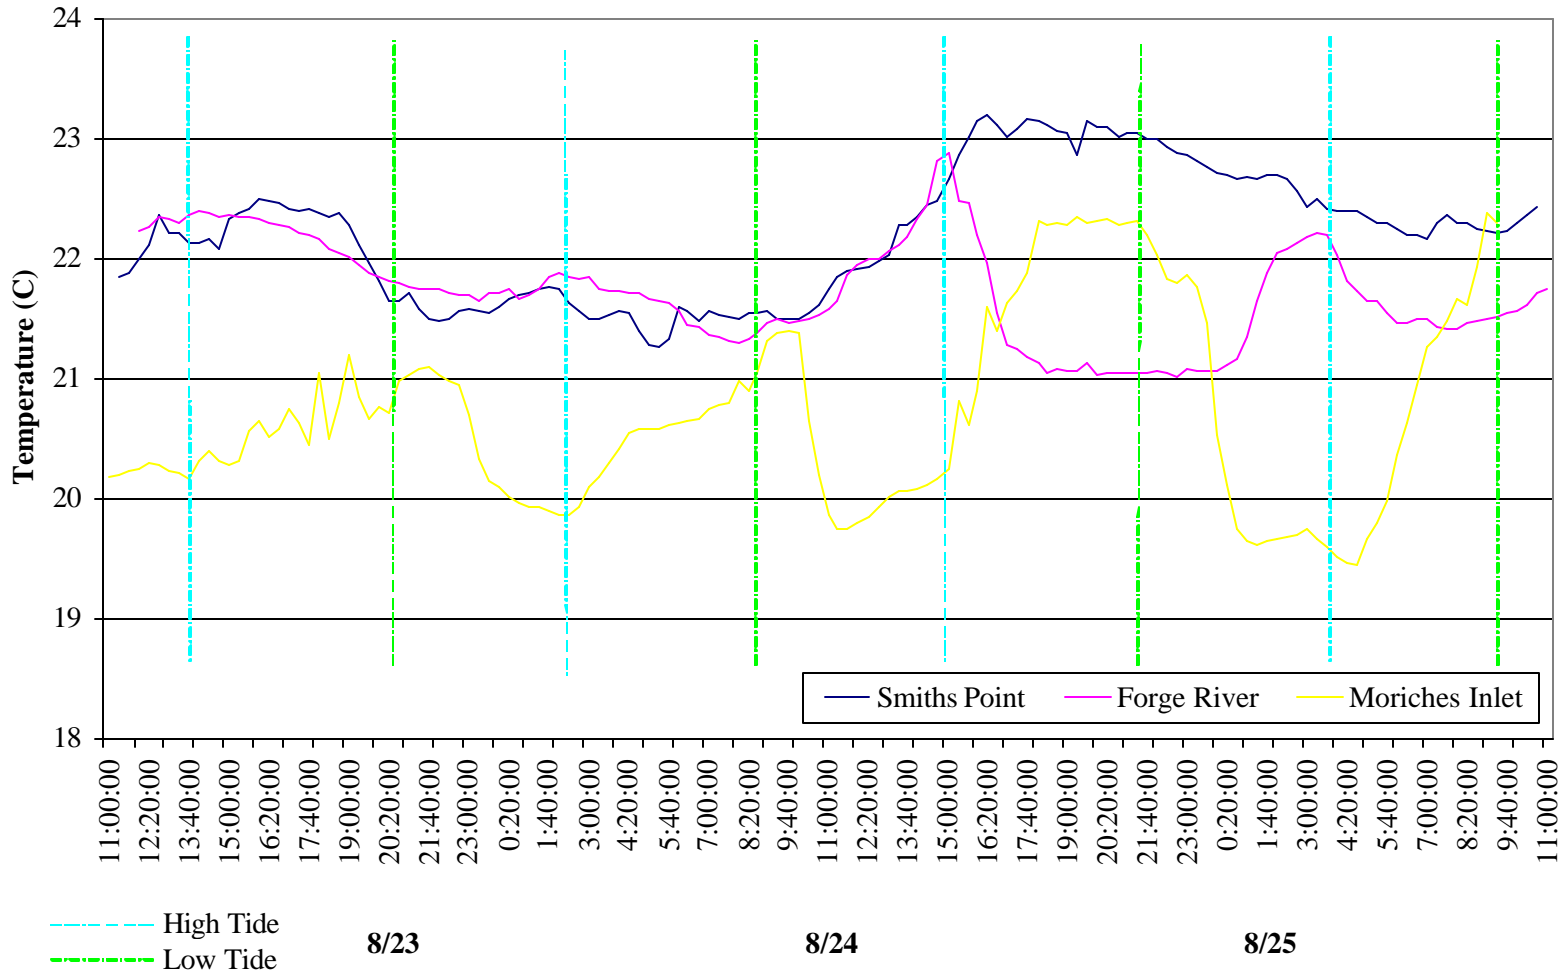

Temperature Comparison of Sites for June 30, 2000

Salinity Comparison of Sites for June 30, 2000

Temperature Comparison of Sites for July 14, 2000

Salinity Comparision of Sites for July 14, 2000

**Temperature Comparison of Sites for August 2, 2000**

Salinity Comparison of Sites for August 2, 2000

Temperature Comparison of Sites for August 9, 2000

Salinity Comparison of Sites for August 9, 2000

Temperature Comparison of Site for August 23, 2000

Salinity Comparision of Sites for August 23, 2000

Temperature Comparison of Sites for September 13, 2000

Salinity Comparison of Sites for September 13, 2000

Temperature Comparison of Sites for September 28, 2000

Salinity Comparison of Sites for September 28, 2000

Temperature Comparison of Sites for October 9, 2000