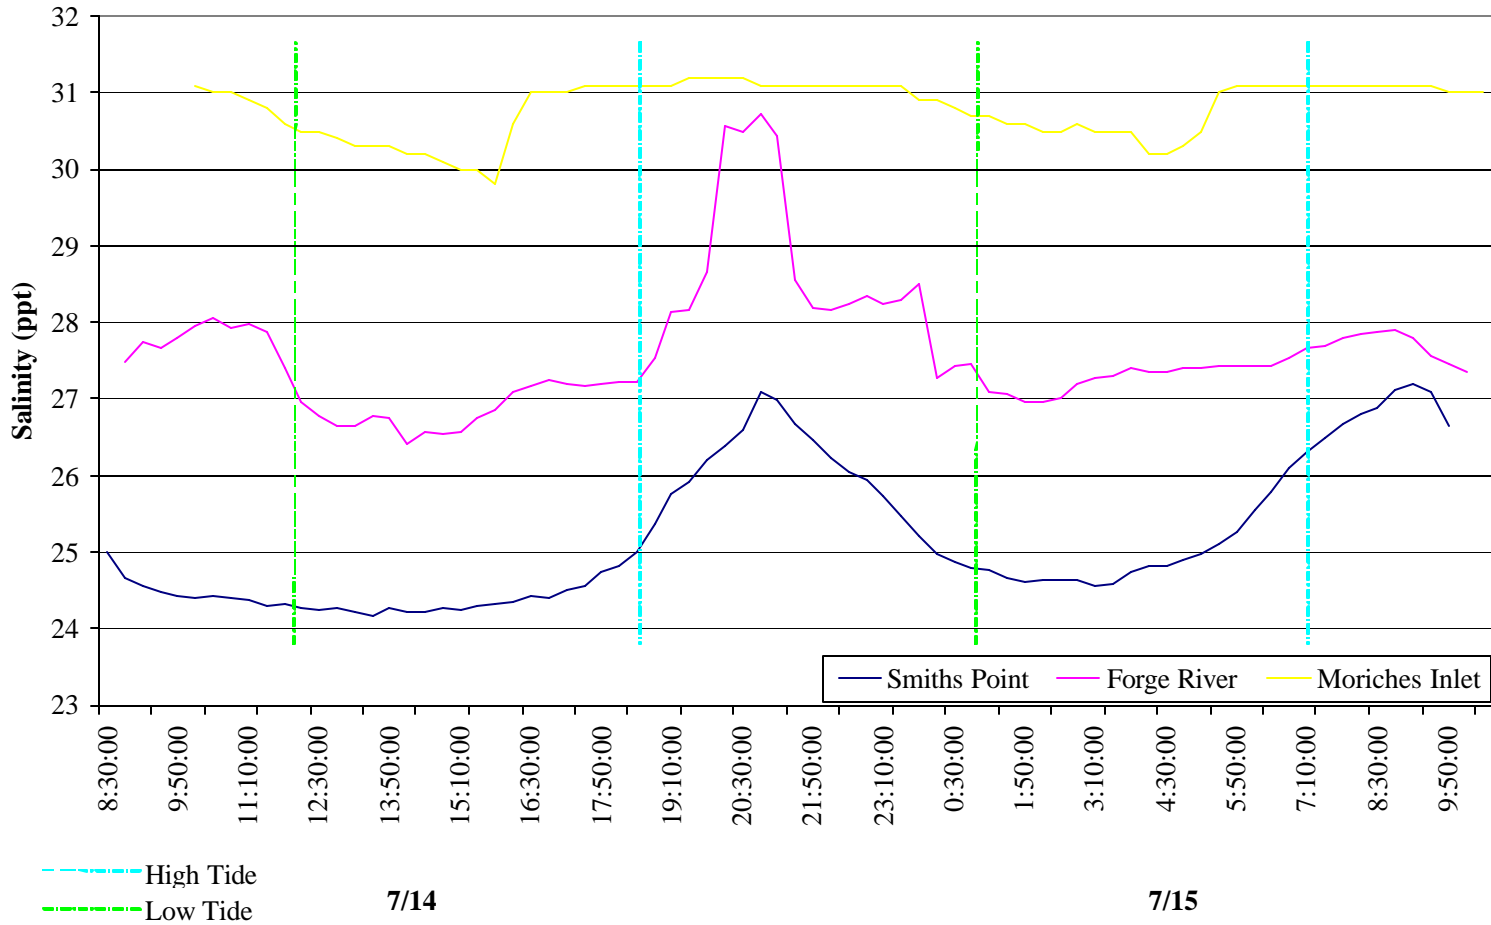

Temperature Comparison of Sites for June 30, 2000

Salinity Comparison of Sites for June 30, 2000

Temperature Comparison of Sites for July 14, 2000

Salinity Comparision of Sites for July 14, 2000

**Temperature Comparison of Sites for August 2, 2000**

Salinity Comparison of Sites for August 2, 2000

Temperature Comparison of Sites for August 9, 2000

Salinity Comparison of Sites for August 9, 2000

Temperature Comparison of Site for August 23, 2000

Salinity Comparision of Sites for August 23, 2000

Temperature Comparison of Sites for September 13, 2000

Salinity Comparison of Sites for September 13, 2000

Temperature Comparison of Sites for September 28, 2000

Salinity Comparison of Sites for September 28, 2000

Temperature Comparison of Sites for October 9, 2000