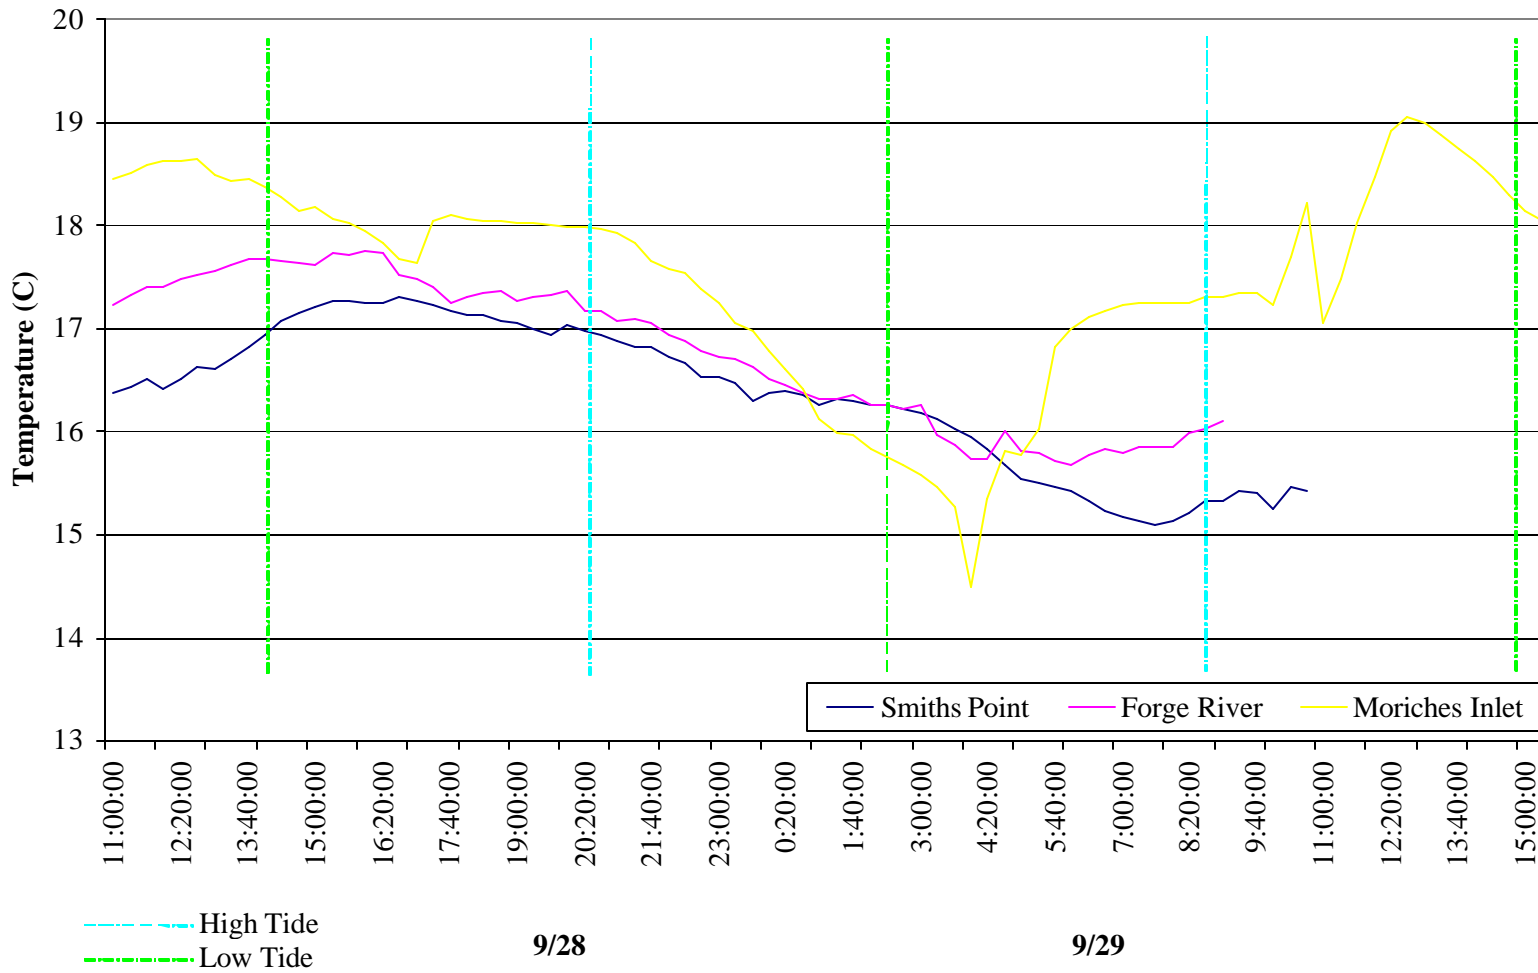

Temperature Comparison of Sites for June 30, 2000

Salinity Comparison of Sites for June 30, 2000

Temperature Comparison of Sites for July 14, 2000

Salinity Comparision of Sites for July 14, 2000

**Temperature Comparison of Sites for August 2, 2000**

Salinity Comparison of Sites for August 2, 2000

Temperature Comparison of Sites for August 9, 2000

Salinity Comparison of Sites for August 9, 2000

Temperature Comparison of Site for August 23, 2000

Salinity Comparision of Sites for August 23, 2000

Temperature Comparison of Sites for September 13, 2000

Salinity Comparison of Sites for September 13, 2000

Temperature Comparison of Sites for September 28, 2000

Salinity Comparison of Sites for September 28, 2000

Temperature Comparison of Sites for October 9, 2000