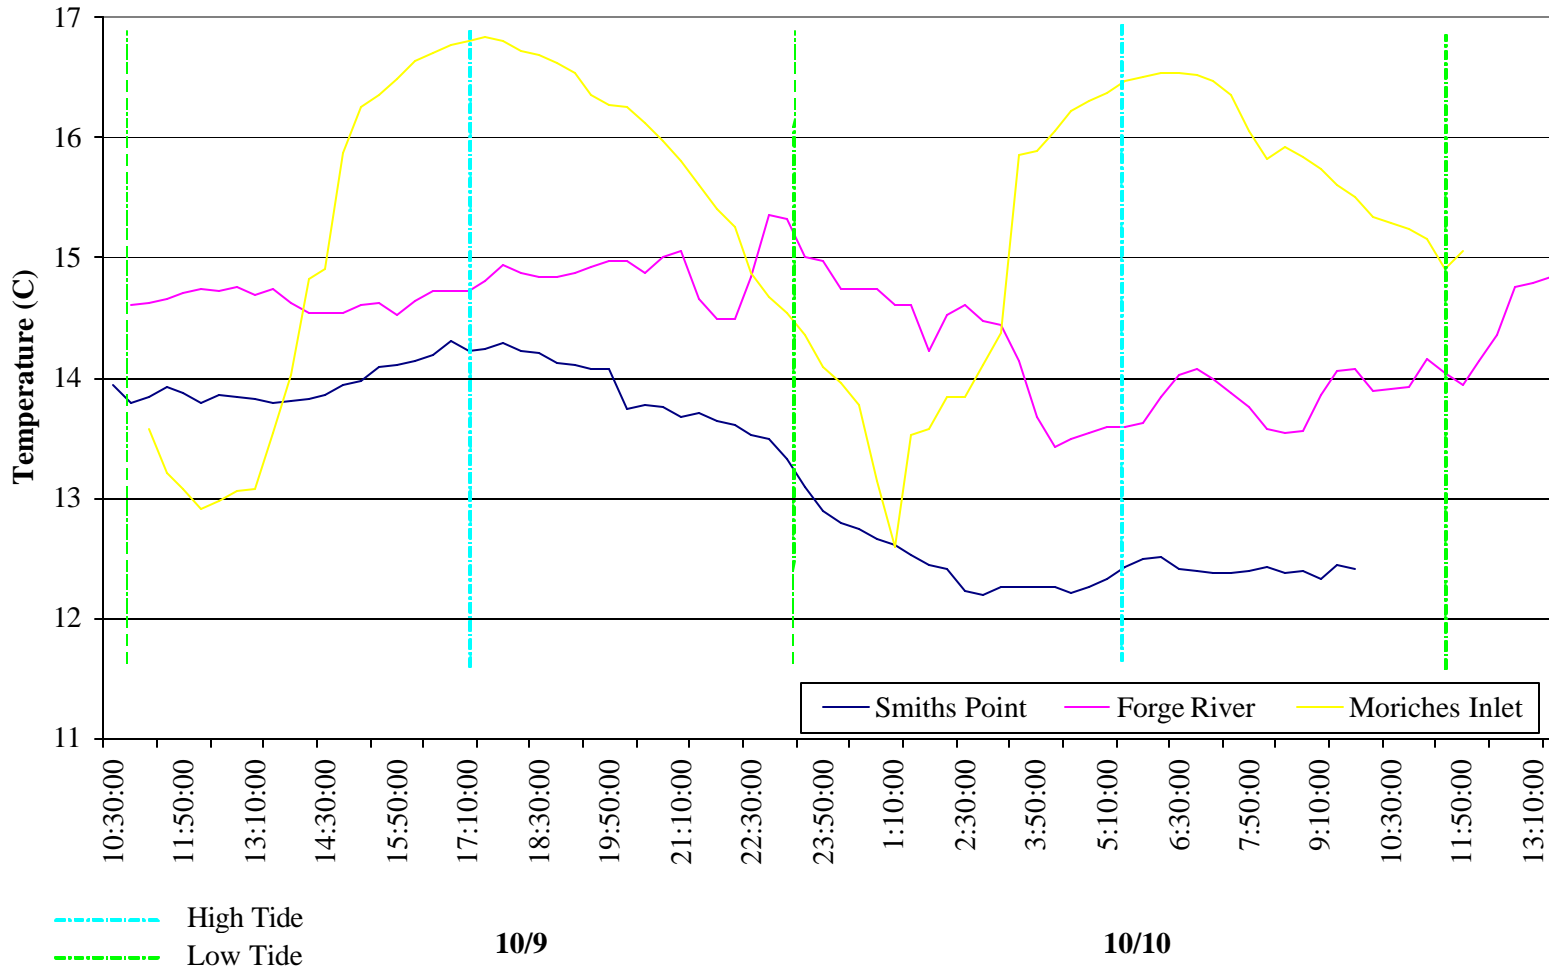

Salinity Comparison of Sites for August 2, 2000

Temperature Comparison of Sites for August 9, 2000

Salinity Comparison of Sites for August 9, 2000

Temperature Comparison of Site for August 23, 2000

Salinity Comparision of Sites for August 23, 2000

Temperature Comparison of Sites for September 13, 2000

Salinity Comparison of Sites for September 13, 2000

Temperature Comparison of Sites for September 28, 2000

Salinity Comparison of Sites for September 28, 2000

Temperature Comparison of Sites for October 9, 2000

### Salinity Comparison of Sites for October 9, 2000