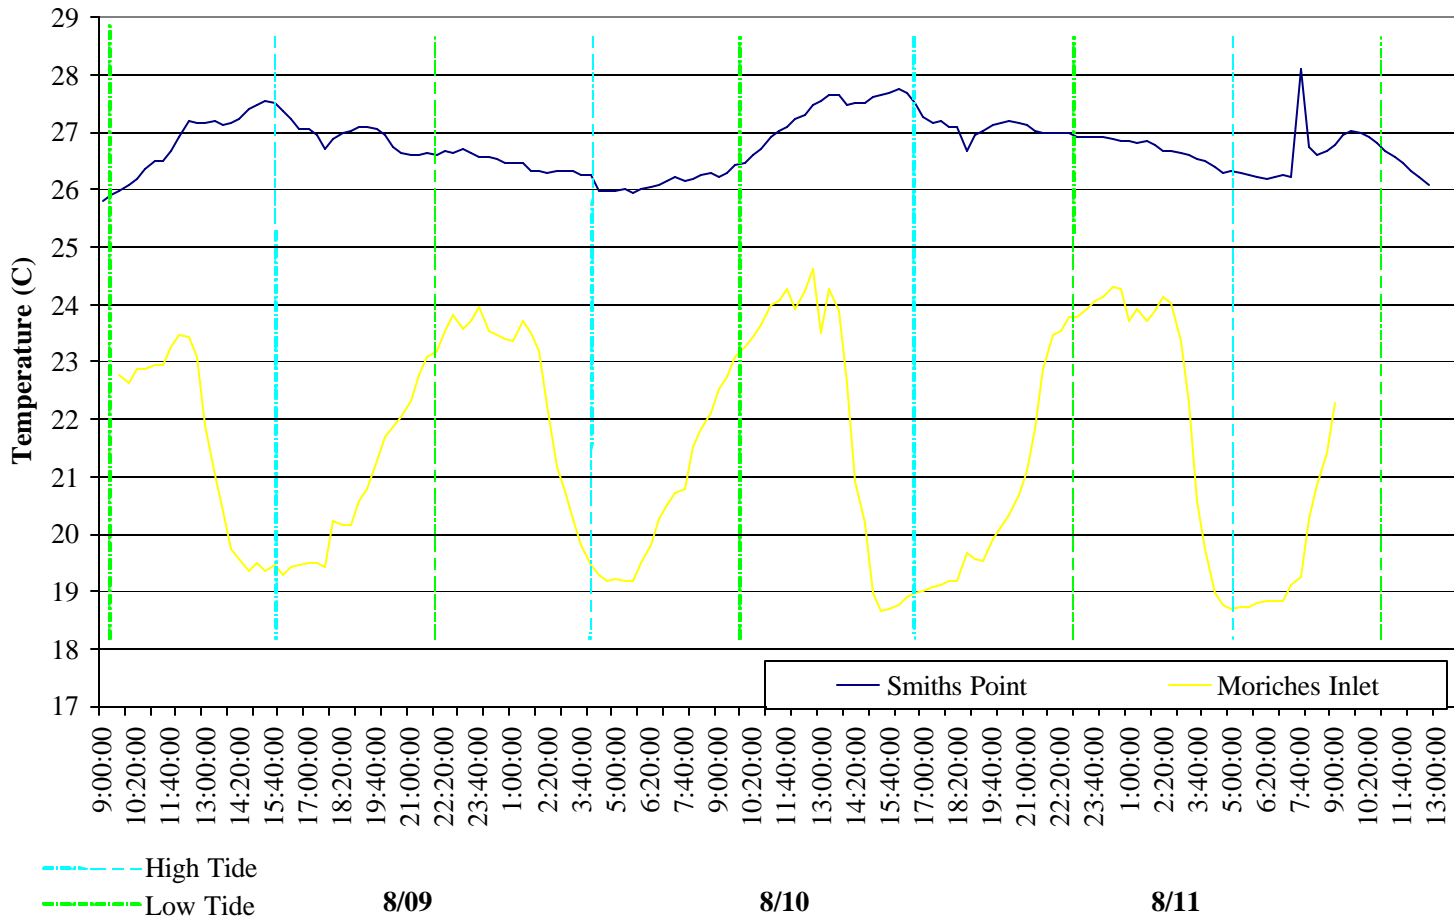

Temperature Comparison of Sites for June 30, 2000

Salinity Comparison of Sites for June 30, 2000

Temperature Comparison of Sites for July 14, 2000

Salinity Comparision of Sites for July 14, 2000

**Temperature Comparison of Sites for August 2, 2000**

Salinity Comparison of Sites for August 2, 2000

Temperature Comparison of Sites for August 9, 2000

Salinity Comparison of Sites for August 9, 2000

Temperature Comparison of Site for August 23, 2000

Salinity Comparision of Sites for August 23, 2000

Temperature Comparison of Sites for September 13, 2000

Salinity Comparison of Sites for September 13, 2000

Temperature Comparison of Sites for September 28, 2000

Salinity Comparison of Sites for September 28, 2000

Temperature Comparison of Sites for October 9, 2000