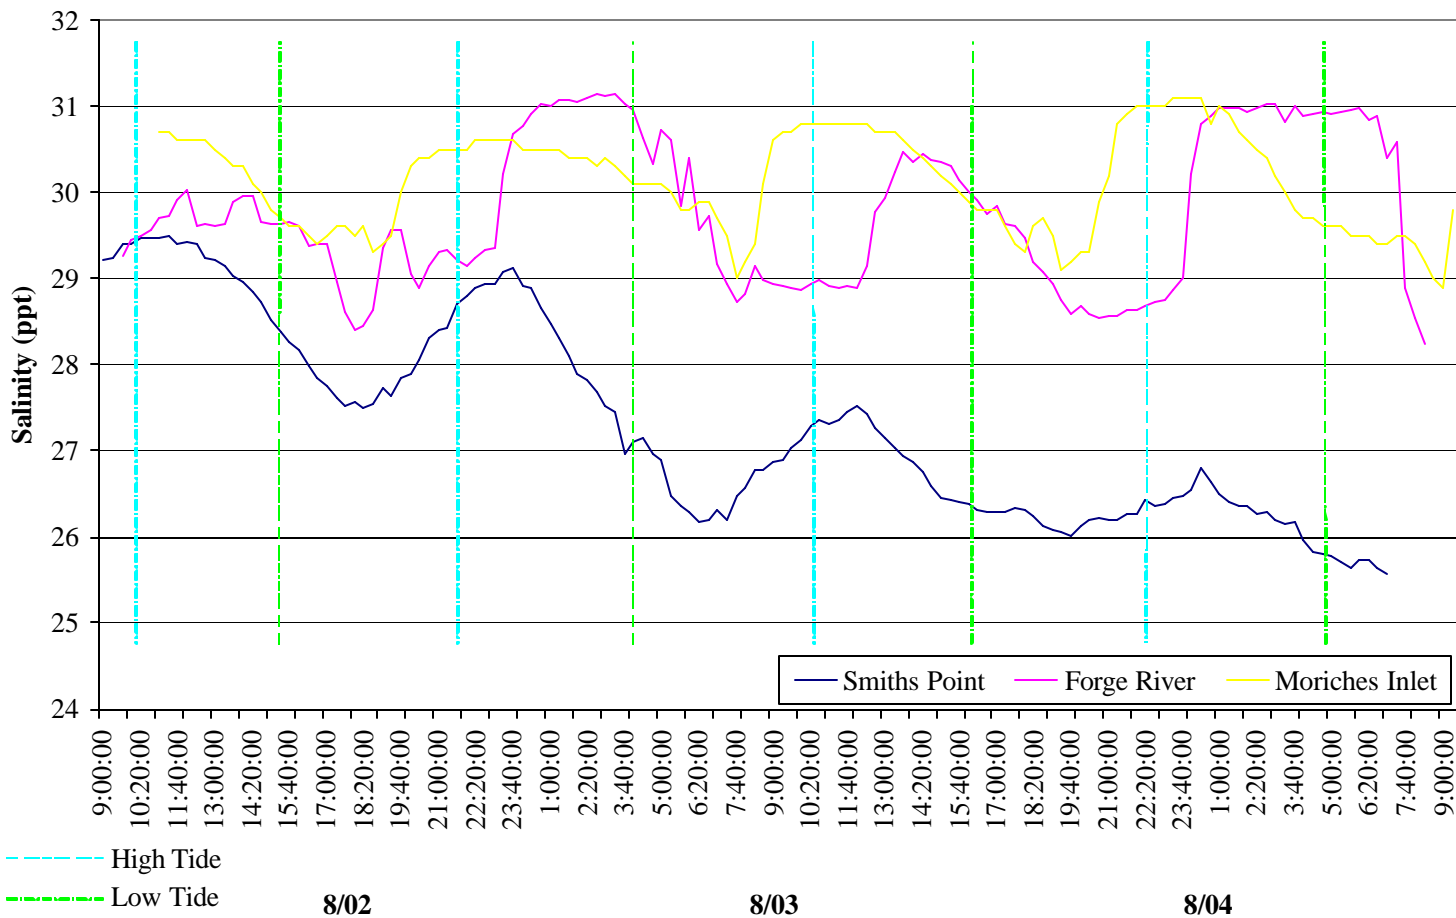

Temperature Comparison of Sites for June 30, 2000

Salinity Comparison of Sites for June 30, 2000

Temperature Comparison of Sites for July 14, 2000

Salinity Comparision of Sites for July 14, 2000

**Temperature Comparison of Sites for August 2, 2000**

Salinity Comparison of Sites for August 2, 2000

Temperature Comparison of Sites for August 9, 2000

Salinity Comparison of Sites for August 9, 2000

Temperature Comparison of Site for August 23, 2000

Salinity Comparision of Sites for August 23, 2000

Temperature Comparison of Sites for September 13, 2000

Salinity Comparison of Sites for September 13, 2000

Temperature Comparison of Sites for September 28, 2000

Salinity Comparison of Sites for September 28, 2000

### Salinity Comparison of Sites for October 9, 2000