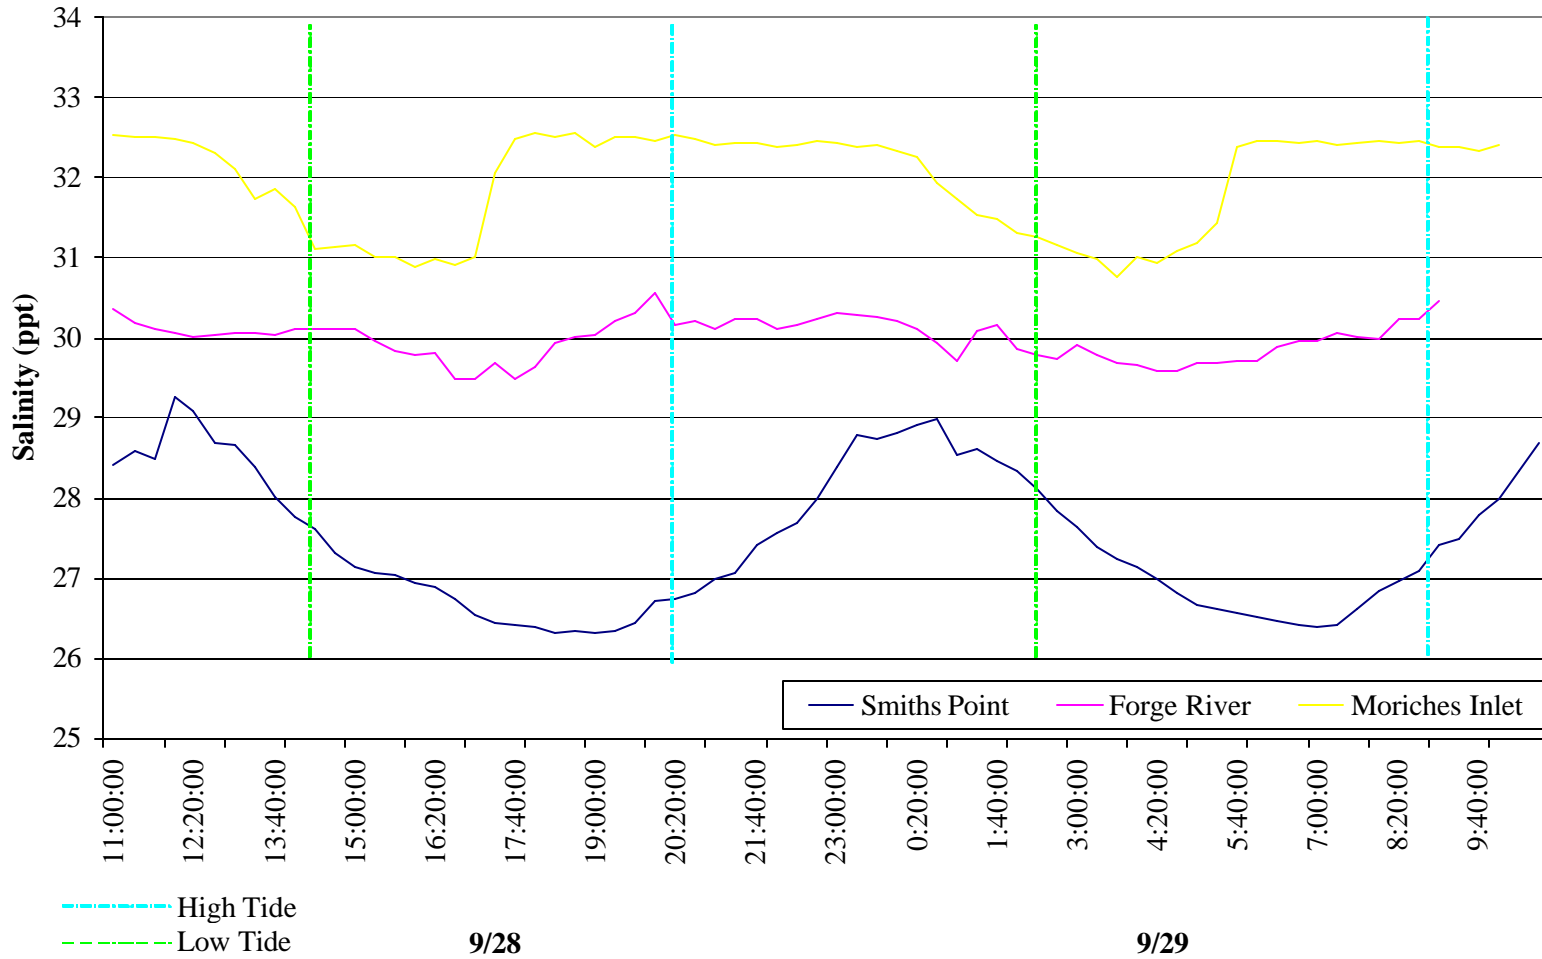

Salinity Comparison of Sites for August 2, 2000

Temperature Comparison of Sites for August 9, 2000

Salinity Comparison of Sites for August 9, 2000

Temperature Comparison of Site for August 23, 2000

Salinity Comparision of Sites for August 23, 2000

Temperature Comparison of Sites for September 13, 2000

Salinity Comparison of Sites for September 13, 2000

Temperature Comparison of Sites for September 28, 2000

Salinity Comparison of Sites for September 28, 2000

Temperature Comparison of Sites for October 9, 2000

### Salinity Comparison of Sites for October 9, 2000