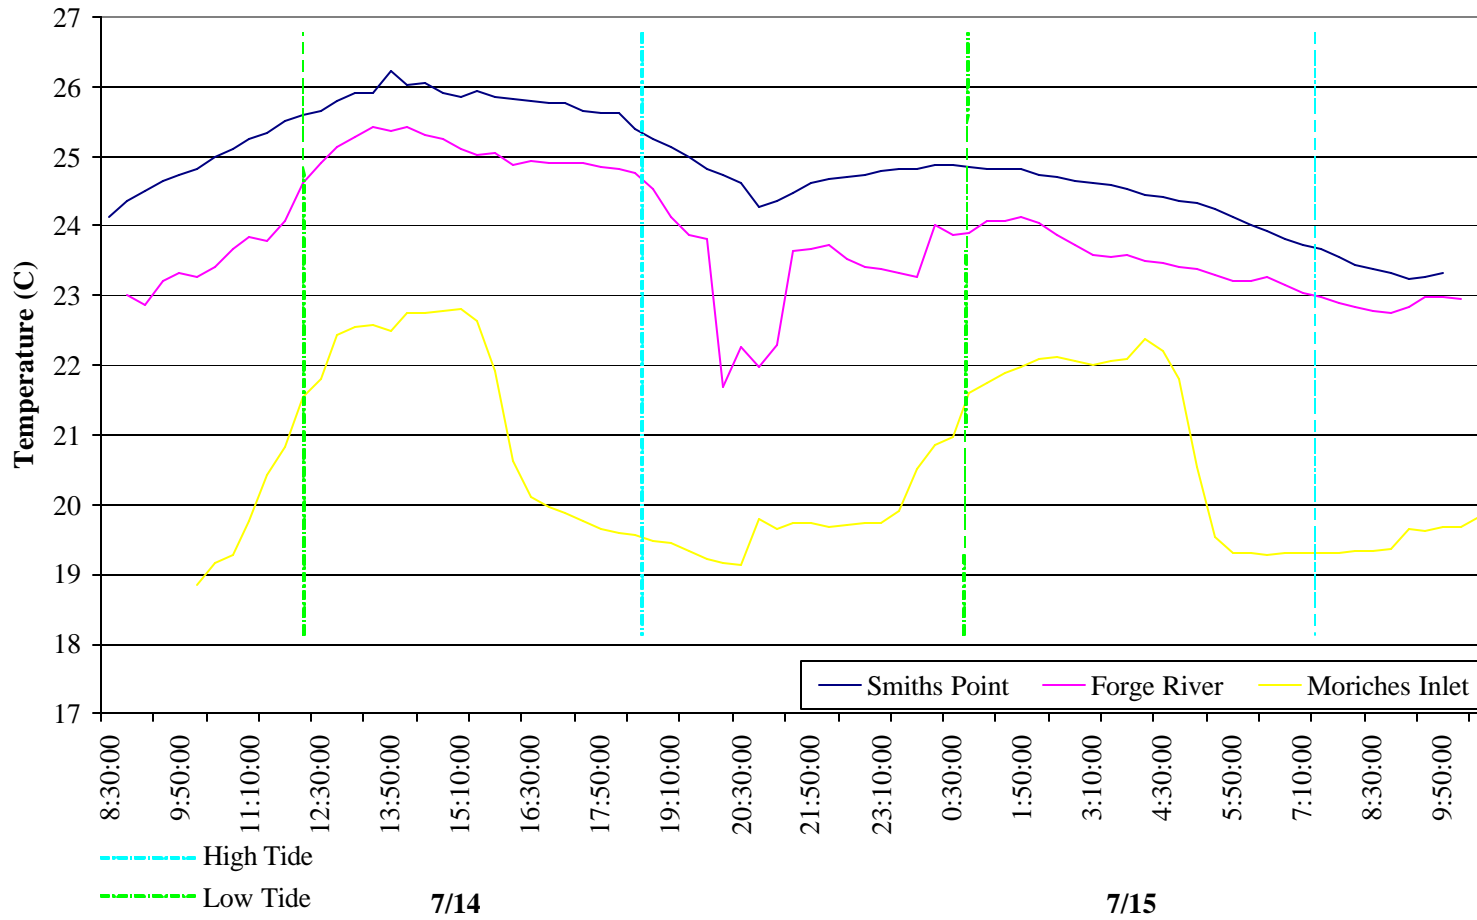

Temperature Comparison of Sites for June 30, 2000

Salinity Comparison of Sites for June 30, 2000

Temperature Comparison of Sites for July 14, 2000

Salinity Comparision of Sites for July 14, 2000

**Temperature Comparison of Sites for August 2, 2000**

Salinity Comparison of Sites for August 2, 2000

Temperature Comparison of Sites for August 9, 2000

Salinity Comparison of Sites for August 9, 2000

Temperature Comparison of Site for August 23, 2000

Salinity Comparision of Sites for August 23, 2000

Temperature Comparison of Sites for September 13, 2000

Salinity Comparison of Sites for September 13, 2000

Temperature Comparison of Sites for September 28, 2000

Salinity Comparison of Sites for September 28, 2000

### Salinity Comparison of Sites for October 9, 2000