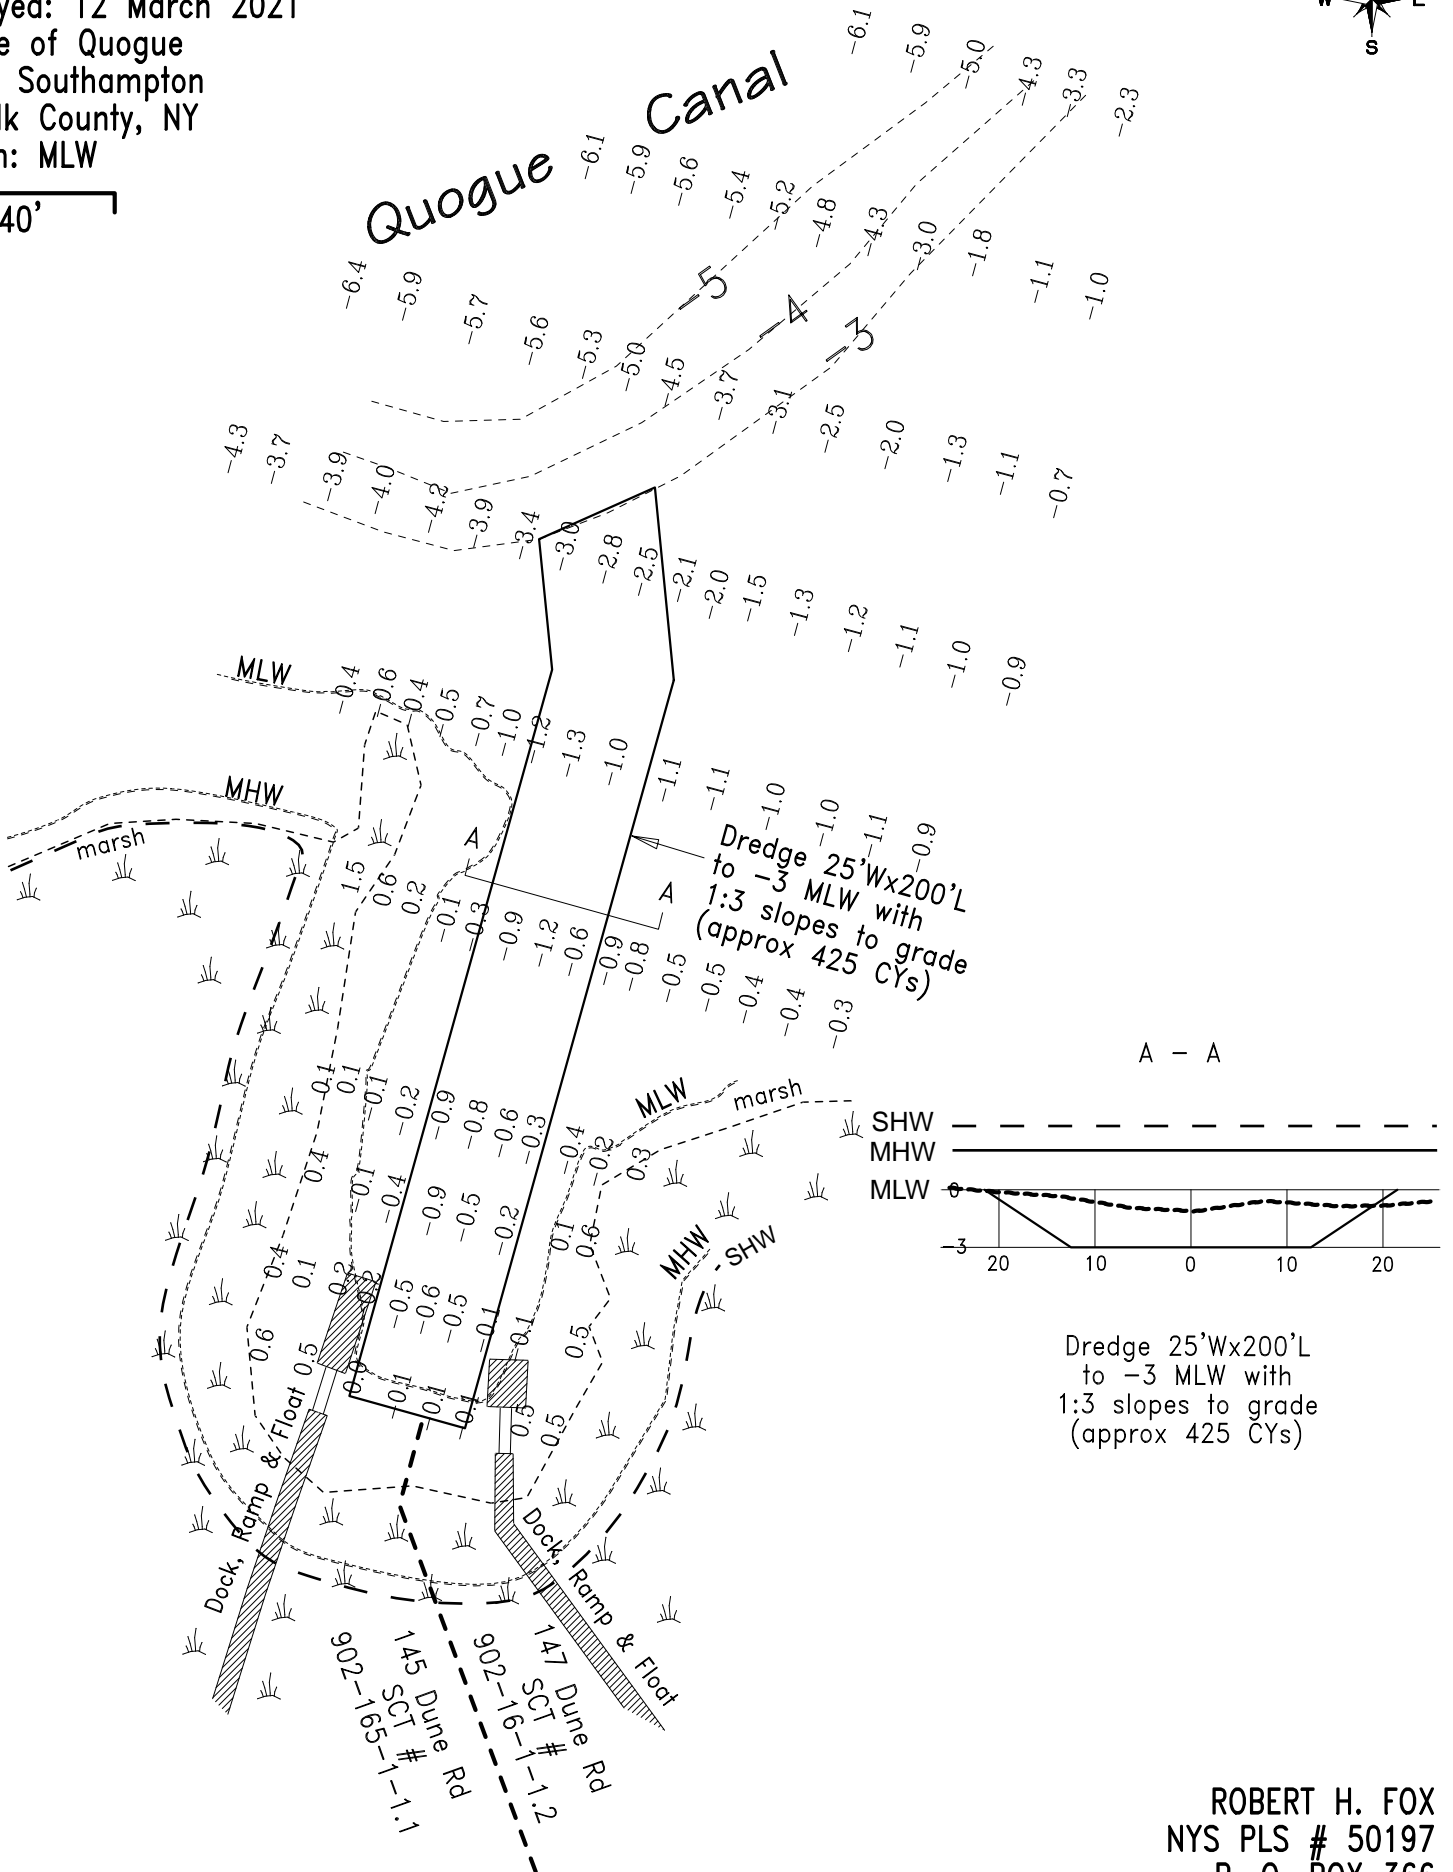

ANDREW PEREL PROPERTY - VICINITY MAP
147 DUNE ROAD, WESTHAMPTON BEACH
MAP FROM TOWN OF SOUTHAMPTON G.I.S.

USACE FILE: NAN-2023-00259-ENE

LAT 40° 48' 44" LONG 72° 35' 10"

HYDROGRAPHIC MAP

USACE FILE: NAN-2023-00259-ENE

Surveyed: 12 March 2021
Village of Quogue
Town: Southampton
Suffolk County, NY
Datum: MLW

40'

ROBERT H. FOX
NYS PLS # 50197
P. O. BOX 366
AQUEBOGUE, NY 11931